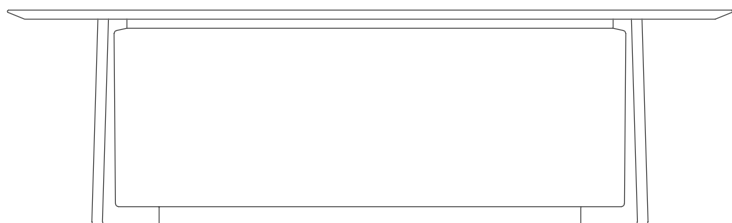

TIPOLOGIE TAVOLI - TAVOLINI/CONSOLLE

PRODOTTO TAVOLO

STRUTTURA IN LEGNO MASSELLO NOCE CANALETTO, NOCE CANALETTO TINTO EXTRA, NOCE CANALETTO TINTO COLORE CAFFE', ANCHE NELLA VERSIONE CON LEGNO DI FRASSINO NATURALE, TINTO NOCE, TINTO CILIEGIO, TINTO TEAK, TINTO COLORE CAFFE', TINTO WENGE', TINTO EBANO, TINTO MARRONE.

PIANO IN LEGNO LACCATO NEI COLORI BIANCO, NERO, VERDE PINO, LILLA, MOKA, TORTORA, SALMONE, GRIGIO VERDE. IN VETRO NEI SEGUENTI COLORI CON FINITURA LUCIDA: BIANCO SETA, CAFFE', GRIGIO, NERO.

CATEGORIES TABLES - SMALL TABLES/CONSOLLE

PRODUCT TABLE

FRAME IN SOLID WOOD CANALETTO WALNUT, CANALETTO WALNUT EXTRA, CANALETTO WALNUT STAINED COFFEE. ASHWOOD NATURAL, STAINED TEAK, STAINED EBONY, STAINED WENGE, STAINED CHERRY, STAINED WALNUT , STAINED COFFEE, STAINED BROWN.

TOP IN LACQUERED WOOD: WHITE, BLACK, PINE GREEN, SALMON PINK, DOVE GREY, MOCHA, GREY-GREEN, LILAC. IN GLASS: GLOSSY SILK CREAM WHITE, COFFEE, GREY OR BLACK.

PRODUKTARTEN TISCHE - COUCHTISCHE/KONSOLEN

PRODUKT TISCH

GESTELL MASSIVHOLZ CANALETTO, EXTRA CANALETTO ODER CANALETTO KAFFEEFARBEN GEBEIZT.

ESCHE: NATUR, NUSSBAUM-, KIRSCHBAUM-, TEAK-, KAFFEE-, WENGE'-, EBENHOLZFARBEN ODER BRAUN GEBEIZT.

PLATTE HOLZPLATTE LACK HOCHGLANZ: WEISS, SCHWARZ, GRAUGRÜN, LILA, MOKKA, LACHS, TAUBENGRAU UND KIEFERGRÜN.

IN GLAS ERHAELTLICH IN DEN FOLGENDEN FARBEN IN HOCHGLANZ: SEIDENWEISS, KAFFEE, GRAU, SCHWARZ.