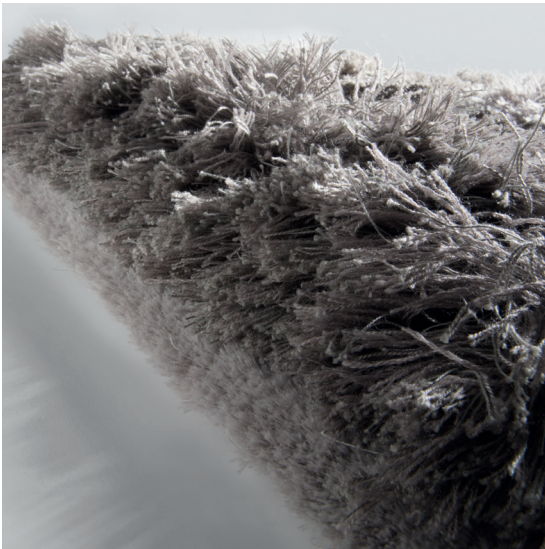

LIMITED EDITION

COZY

View complete collection at www.le.be

Technical Details

- **Production Method:** Traditionally tufted
- **Composition:** 66% wool, 26% linen, 8% other fibers: BM-CO
- **Border:** No additional finishing necessary
- **Wall-to-wall:** Not available
- **Total weight:** 7000 g/m² (206.5 oz/yd²)
- **Total height:** 120 mm (4.72")
- **Max. width:** -
- **Application:** Medium residential use

Available sizes

105 x 172 cm (3'8" x 5'8")

Sold per piece

Combine several pieces

Special Care

Vacuum regularly.

Blot stains immediately if necessary with very little water but dry instantly with white absorbing cloth and hair dryer.