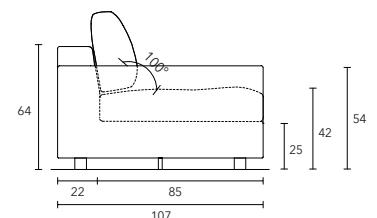

MERIDIANO sofa design R&S PIANCA

STRUCTURE

Internal structure: made with solid wood elements and with high density panels, upholstered in different densities of polyurethane foam with a fabric cover.

Top of seat: equipped with sprung elastic straps, padded with polyurethane and covered with fiber with a fabric cover.

Seat cushions: in polyurethane foam with different densities with non-deformable high-density permanent sitting area and rounded top memory foam with a fabric cover.

Back cushions: in mixed filling canalised in separate sections, covered with 100% white cotton fabric.

Feet: h 6cm, retractable, in black nylon or square (24 x 24 cm), lowered in height to lighten the shape and facilitate removal of cover. They are made with high density panels veneered in borgogna, canaletto, rovere grigio and rovere naturale or in metal for the versions in matt lacquer, painted metal and polished chrome finishes.

Cover made in in removable fabric or non-removable leather/synthetic leather.