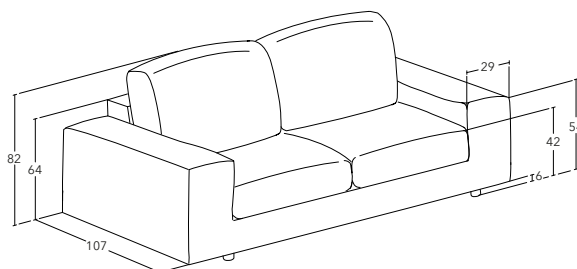

MERIDIANO sofa design R&S PIANCA

STRUCTURE

Internal structure: made with solid wood elements and with high density panels, upholstered in different densities of polyurethane foam with a fabric cover.

Top of seat: equipped with sprung elastic straps, padded with polyurethane and covered with fiber with a fabric cover.

Seat cushions: in polyurethane foam with different densities with non-deformable high-density permanent sitting area and rounded top memory foam with a fabric cover.

Back cushions: in mixed filling canalised in separate sections, covered with 100% white cotton fabric.

Feet: h 6cm, retractable, in black nylon or square (24 x 24 cm), lowered in height to lighten the shape and facilitate removal of cover. They are made with high density panels veneered in borgogna, canaletto, rovere grigio and rovere naturale or in metal for the versions in matt lacquer, painted metal and polished chrome finishes.

Cover made in in removable fabric or non-removable leather/synthetic leather.