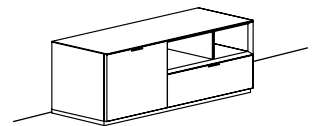

### STRUCTURE

Modules made of engineered wood panels, with drawer, hinged or flap opening.  
Internal shelves made in clear glass  
Available with internal led light and mirrored back.  
Open modules made of mdf panels cut to 45° with mitered edges.  
Leather handle with galvanized metal support; or push-pull opening system, on request.  
BASE with metal legs.

### BASES

Base with legs  
Heights available 10-20-30-40 cm

Wall mounted

With hidden feet