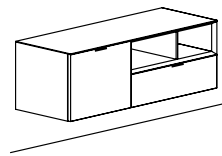

Wall mounted