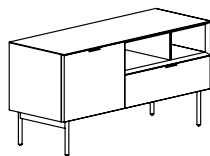

BASES

Base with legs
Heights available 10-20-30-40 cm