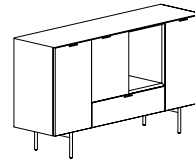

### BASES

Base with legs  
Heights available 10-20-30-40 cm

Wall mounted

With hidden feet

## COMPOSITIONS

W 100 | D 35 - 45 cm  
H 142 cm\*  
Base 20 cm H

W 120 | D 35 - 45 cm  
H 62 cm\*  
Base 20 cm H

W 120 | D 35 - 45 cm  
H 132 cm\*  
Base 10 cm H

W 120 | D 35 - 45 cm  
H 152 cm\*  
Base 40 cm H

W 160 | D 35 - 45 cm  
H 92 cm\*  
Base 20 cm H

W 190 | D 35 - 45 cm  
H 112 cm\*  
Base 20 cm H

W 240 | D 35 - 45 cm  
H 72 cm\*  
Base 20 cm H

W 270 | D 35 - 45 cm  
H 62 cm\*  
Base 20 cm H

W 270 | D 35 - 45 cm  
H 102 cm\*  
Base 40 cm H