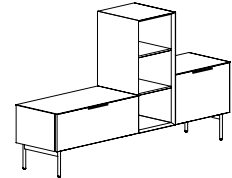

### BASES

Base with legs  
Heights available 10-20-30-40 cm

Wall mounted

With hidden feet

## COMPOSITIONS

W 100 | D 35 - 45 cm  
H 142 cm\*  
Base 20 cm H

W 120 | D 35 - 45 cm  
H 62 cm\*  
Base 20 cm H

W 120 | D 35 - 45 cm  
H 132 cm\*  
Base 10 cm H

W 120 | D 35 - 45 cm  
H 152 cm\*  
Base 40 cm H

W 160 | D 35 - 45 cm  
H 92 cm\*  
Base 20 cm H

W 190 | D 35 - 45 cm  
H 112 cm\*  
Base 20 cm H

W 240 | D 35 - 45 cm  
H 72 cm\*  
Base 20 cm H

W 270 | D 35 - 45 cm  
H 62 cm\*  
Base 20 cm H

W 270 | D 35 - 45 cm  
H 102 cm\*  
Base 40 cm H