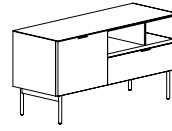

### BASES

Base with legs  
Heights available 10-20-30-40 cm

Wall mounted

With hidden feet

## COMPOSITIONS

W 100 | D 35 - 45 cm  
H 142 cm\*  
Base 20 cm H

W 120 | D 35 - 45 cm  
H 62 cm\*  
Base 20 cm H

W 120 | D 35 - 45 cm  
H 132 cm\*  
Base 10 cm H

W 120 | D 35 - 45 cm  
H 152 cm\*  
Base 40 cm H