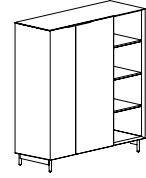

### STRUCTURE

Modules made of engineered wood panels, with drawer, hinged or flap opening.  
Internal shelves made in clear glass  
Available with internal led light and mirrored back.  
Open modules made of mdf panels cut to 45° with mitered edges.  
Leather handle with galvanized metal support; or push-pull opening system, on request.  
BASE with metal legs.

### BASES

Base with legs  
Heights available 10-20-30-40 cm

Wall mounted

With hidden feet

## COMPOSITIONS

W 100 | D 35 - 45 cm  
H 142 cm\*  
Base 20 cm H

W 120 | D 35 - 45 cm  
H 62 cm\*  
Base 20 cm H

W 120 | D 35 - 45 cm  
H 132 cm\*  
Base 10 cm H

W 120 | D 35 - 45 cm  
H 152 cm\*  
Base 40 cm H

W 160 | D 35 - 45 cm  
H 92 cm\*  
Base 20 cm H

W 190 | D 35 - 45 cm  
H 112 cm\*  
Base 20 cm H

W 240 | D 35 - 45 cm  
H 72 cm\*  
Base 20 cm H

W 270 | D 35 - 45 cm  
H 62 cm\*  
Base 20 cm H

W 270 | D 35 - 45 cm  
H 102 cm\*  
Base 40 cm H