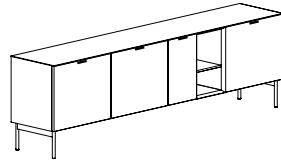

### BASES

Base with legs  
Heights available 10-20-30-40 cm

Wall mounted

With hidden feet

## COMPOSITIONS

W 100 | D 35 - 45 cm  
H 142 cm\*  
Base 20 cm H

W 120 | D 35 - 45 cm  
H 62 cm\*  
Base 20 cm H

W 120 | D 35 - 45 cm  
H 132 cm\*  
Base 10 cm H

W 120 | D 35 - 45 cm  
H 152 cm\*  
Base 40 cm H

W 160 | D 35 - 45 cm  
H 92 cm\*  
Base 20 cm H

W 190 | D 35 - 45 cm  
H 112 cm\*  
Base 20 cm H

W 240 | D 35 - 45 cm  
H 72 cm\*  
Base 20 cm H

W 270 | D 35 - 45 cm  
H 62 cm\*  
Base 20 cm H

W 270 | D 35 - 45 cm  
H 102 cm\*  
Base 40 cm H