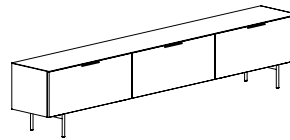

### BASES

Base with legs  
Heights available 10-20-30-40 cm

Wall mounted

With hidden feet

## COMPOSITIONS

W 100 | D 35 - 45 cm  
H 142 cm\*  
Base 20 cm H

W 120 | D 35 - 45 cm  
H 62 cm\*  
Base 20 cm H

W 120 | D 35 - 45 cm  
H 132 cm\*  
Base 10 cm H

W 120 | D 35 - 45 cm  
H 152 cm\*  
Base 40 cm H

W 160 | D 35 - 45 cm  
H 92 cm\*  
Base 20 cm H

W 190 | D 35 - 45 cm  
H 112 cm\*  
Base 20 cm H

W 240 | D 35 - 45 cm  
H 72 cm\*  
Base 20 cm H

W 270 | D 35 - 45 cm  
H 62 cm\*  
Base 20 cm H

W 270 | D 35 - 45 cm  
H 102 cm\*  
Base 40 cm H