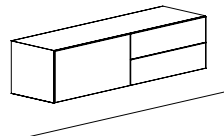

PIANCA

NORMA sideboard design R&S PIANCA

Sideboard COMPOSED by drawers, hinged doors or flap doors.

STRUCTURE

Modules made of engineered wood panels, with drawer, hinged or flap opening. Internal shelves made in clear glass. Available with internal led light and mirrored back. Push-pull opening system. Base with metal legs.

Wall mounted

With hidden feet

PIANCA

COMPOSITIONS W 120 cm

D 35 - 45- 55 cm
H 120 cm*

D 35 - 45- 55 cm
H 120 cm*

D 35 - 45- 55 cm
H 140 cm*

COMPOSITIONS W 160 cm

D 35 - 45- 55 cm
H 40 cm*

D 35 - 45- 55 cm
H 40 cm*

D 35 - 45- 55 cm
H 60 cm*

D 35 - 45- 55 cm
H 60 cm*

D 35 - 45- 55 cm
H 40 cm*

D 35 - 45- 55 cm
H 40 cm*

D 35 - 45- 55 cm
H 60 cm*

COMPOSITIONS W 200 cm

D 35 - 45- 55 cm
H 40 cm*

D 35 - 45- 55 cm
H 60 cm*

D 35 - 45- 55 cm
H 60 cm*

D 35 - 45- 55 cm
H 60 cm*

D 35 - 45- 55 cm
H 80 cm*

D 35 - 45- 55 cm
H 100 cm*

COMPOSITIONS W 240 cm

D 35 - 45- 55 cm
H 40 cm*