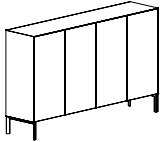

D 35 - 45- 55 cm
H 100 cm*