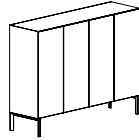

D 35 - 45- 55 cm
H 60 cm*