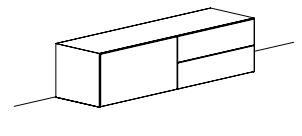

Base matt lacquered in the 20 colors of collection or with metal finishes (polished chrome, gold bronze, titanium, copper, pewter, nickel and corten).

BASAMENTI

Base with legs
Heights available 10-20-30 cm

Wall mounted

With hidden feet

PIANCA

COMPOSITIONS W 120 cm

D 35 - 45- 55 cm
H 120 cm*

D 35 - 45- 55 cm
H 120 cm*

D 35 - 45- 55 cm
H 140 cm*

COMPOSITIONS W 160 cm

D 35 - 45- 55 cm
H 40 cm*

D 35 - 45- 55 cm
H 40 cm*

D 35 - 45- 55 cm
H 60 cm*

D 35 - 45- 55 cm
H 60 cm*

D 35 - 45- 55 cm
H 40 cm*

D 35 - 45- 55 cm
H 40 cm*

D 35 - 45- 55 cm
H 60 cm*

COMPOSITIONS W 200 cm