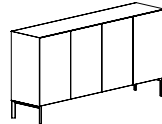

D 35 - 45- 55 cm
H 80 cm*