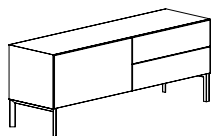

BASAMENTI

Base with legs
Heights available 10-20-30 cm