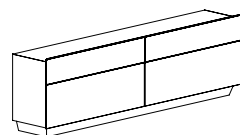

### STRUTTURA

Modules made of engineered wood panels, with drawer, hinged or flap opening.

Internal shelves made in clear glass.

Bar kit available for the top module of some sideboard. It includes two lights recessed on the cabinet side, a silver back panel, a glass rack for glasses.

## COMPOSITIONS W 206 cm

D 35 - 45- 55 cm  
H 40 cm\*

D 35 - 45- 55 cm  
H 40 cm\*

D 35 - 45- 55 cm  
H 60 - 80 - 100 cm\*

D 35 - 45- 55 cm  
H 60 cm\*

D 35 - 45- 55 cm  
H 60 cm\*

D 35 - 45- 55 cm  
H 60 cm\*

## COMPOSITIONS W 246 cm

D 35 - 45- 55 cm  
H 40 cm\*

D 35 - 45- 55 cm  
H 60 - 80 cm\*

D 35 - 45- 55 cm  
H 60 cm\*

D 35 - 45- 55 cm  
H 60 cm\*

\* The height indicated DOESN'T include the base height