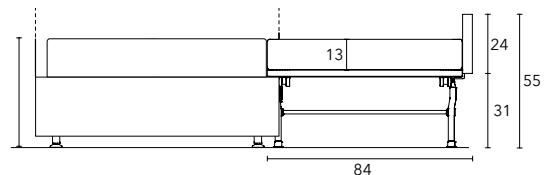

Opening of the Trundle bed

180 cm minimum space needed for W 90 cm slat base,
189 cm minimum space needed for W 100 cm slat base.