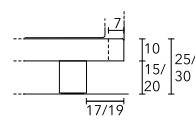

Removable fabric covers or not removable fixed leather or Eco-leather covers.

DIMENSIONS

BED WITH MEDIUM WOODEN BED FRAME

WITH LOOSE SLAT BASE

150 x 190	W 169 D 214 cm
150 x 200	W 169 D 224 cm
160 x 190	W 177 D 214 cm
160 x 200	W 177 D 224 cm
180 x 200	W 198 D 224 cm
180 x 210	W 198 D 235 cm
193 x 200	W 211 D 224 cm

BED WITH UPHOLSTERED BED FRAME

WITH LOOSE SLAT BASE

150 x 190	W 169 D 215 cm
150 x 200	W 169 D 225 cm
160 x 190	W 177 D 215 cm
160 x 200	W 177 D 225 cm
180 x 200	W 198 D 225 cm
180 x 210	W 198 D 236 cm
193 x 200	W 211 D 224 cm

WITH STORAGE BASE

150 x 190	W 169 D 215 cm
150 x 200	W 169 D 225 cm
160 x 190	W 177 D 215 cm
160 x 200	W 177 D 225 cm

HEIGHT OF BED FRAME

Plinth with feet

Plinth with feet

Plinth with feet sitting on platform