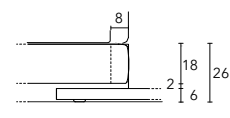

WITH STORAGE BASE

90 x 190	W 107 D 200/208 cm
90 x 200	W 107 D 210/218 cm
100 x 190	W 117 D 200/208 cm
100 x 200	W 117 D 210/218 cm
120 x 190	W 137 D 200/208 cm
120 x 200	W 137 D 210/218 cm
150 x 190	W 169 D 200/208 cm
150 x 200	W 169 D 210/218 cm
160 x 190	W 177 D 200/208 cm
160 x 200	W 177 D 210/218 cm

HEIGHT OF BED FRAME

Plinth with standard feet

Plinth with feet 13 cm H

Ecoveneer plinth

Ecoveneer plinth with additional feet

Plinth sitting on platform