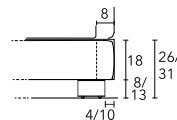

BED WITH UPHOLSTERED BED FRAME

WITH LOOSE SLAT BASE

150 x 190	W 169 D 215 cm
150 x 200	W 169 D 225 cm
160 x 190	W 177 D 215 cm
160 x 200	W 177 D 225 cm
180 x 200	W 198 D 225 cm
180 x 210	W 198 D 236 cm
193 x 200	W 211 D 224 cm

WITH STORAGE BASE

150 x 190	W 169 D 215 cm
150 x 200	W 169 D 225 cm
160 x 190	W 177 D 215 cm
160 x 200	W 177 D 225 cm

HEIGHT OF BED FRAME

Plinth with feet

Plinth with feet

Plinth with feet sitting on platform