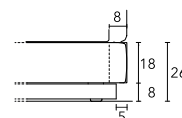

Ecoveneer plinth with concealed adjustable feet