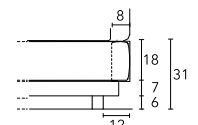

Ecoveneer plinth with additional feet