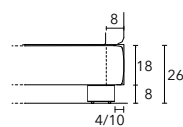

HEIGHT OF BED FRAME

Plinth with standard feet