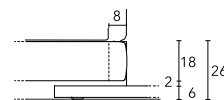

WITH STORAGE BASE

150 x 190	W 169 D 215 cm
150 x 200	W 169 D 225 cm
160 x 190	W 177 D 215 cm
160 x 200	W 177 D 225 cm

HEIGHT OF BED FRAME

Plinth with feet

Plinth with feet

Plinth with feet sitting on platform