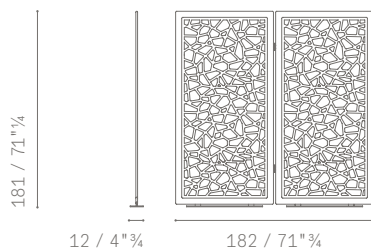

TECHNICAL FEATURES

Structure. Aluminium profiles reinforced by plastic and steel joints at the corners. The profiles are connected by chrome-finished steel hinges that allow each panel to be adjusted independently of the others.

Base. Made of chrome-finished steel.

Feet. Felt caps.

Upholstery. In Pelle Frau® Color System (SC) leather.

5368875