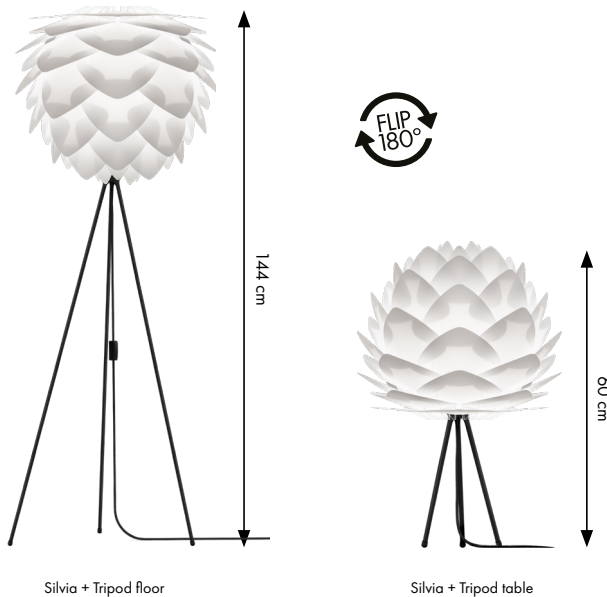

UMAGE **Silvia medium**

#2007
#2030
#2053
#2070

Designed by UIMAGE Design Team in Copenhagen, Denmark

Floor and pendant in one

Unbreakable

Dimensions

ø 50 cm
h 41 cm

Material

Polypropylene & Polycarbonate

Weight incl. packaging

1.18 kg

Light source

E27 / E26 - max 15 W LED
Bulb recommendation: #4026

Packaging

Gift Box, Dimensions (W×H×D): 41.5x28.5x3cm

Assembly time

Brushed steel

Brushed brass

Floor and pendant in one

Unbreakable

Dimensions

ø 32 cm
h 24.5 cm

Material

Polypropylene & Polycarbonate