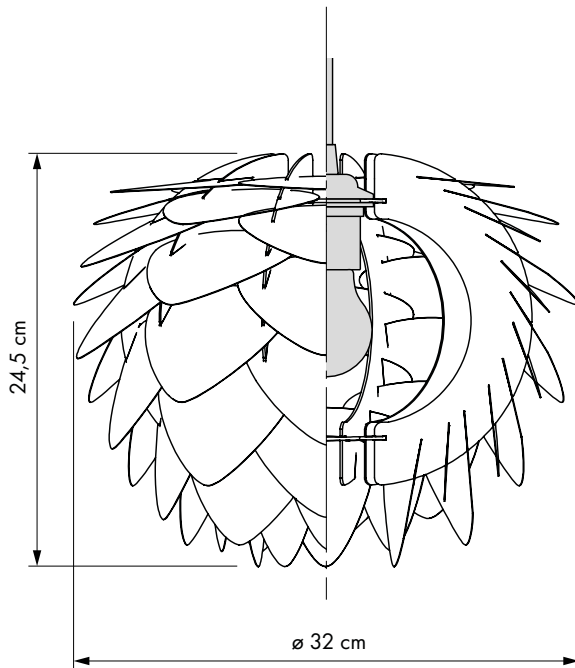

UMAGE **Silvia mini**

#2009
#2031
#2054
#2071

Designed by UIMAGE Design Team in Copenhagen, Denmark

Silvia mini + Tripod floor

Silvia mini + Tripod table