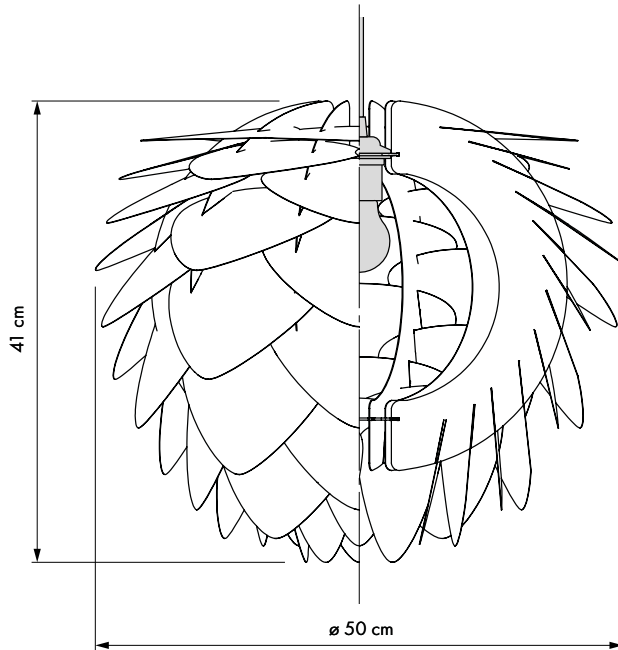

UMAGE **Silvia medium**

#2007
#2030
#2053
#2070

Designed by UIMAGE Design Team in Copenhagen, Denmark

Floor and pendant in one

Unbreakable

Dimensions

ø 50 cm
h 41 cm

Material

Polypropylene & Polycarbonate

Weight incl. packaging

1.18 kg

Light source

E27 / E26 - max 15 W LED
Bulb recommendation: #4026

Packaging

Gift Box, Dimensions (W×H×D): 41.5x28.5x3cm

Assembly time

Brushed steel

Brushed brass

Floor and pendant in one

Unbreakable

Dimensions

ø 32 cm
h 24.5 cm

Material

Polypropylene & Polycarbonate