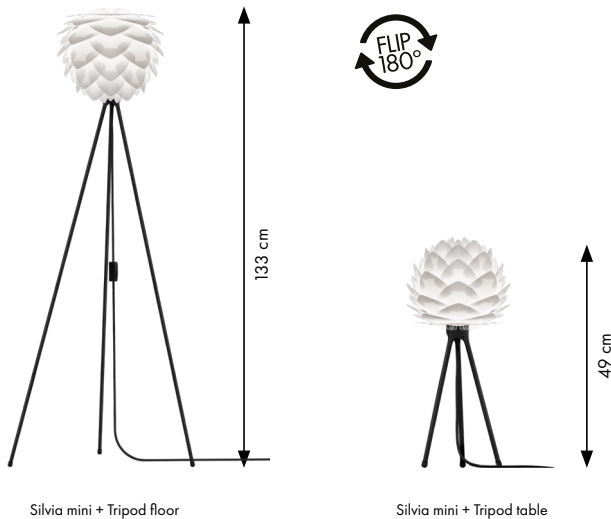

UMAGE **Silvia mini**

#2009
#2031
#2054
#2071

Designed by UIMAGE Design Team in Copenhagen, Denmark

Silvia mini + Tripod floor

Silvia mini + Tripod table