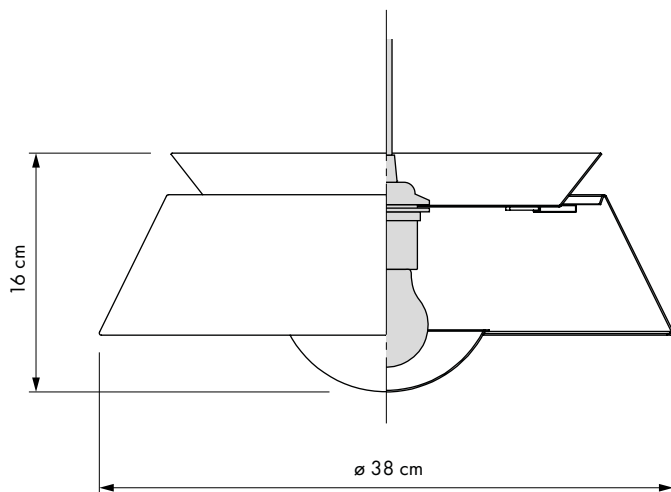

Designed by UIMAGE Design Team in Copenhagen, Denmark

Colour variations

Matt white

Matt black

Mint green

Dimensions
ø 38 cm
h 16 cm

Material
Steel and PMMA

Weight incl. packaging
2 kg

Light source
E27 / E26 - max 15 W LED
Bulb recommendation: #4026

Packaging
Gift Box, Dimensions (W×H×D): 40x40x9 cm

Assembly time
5 min - video guide at umage.com

Media Kit
Photos, 3D models, 2D drawings
Download at umage.com