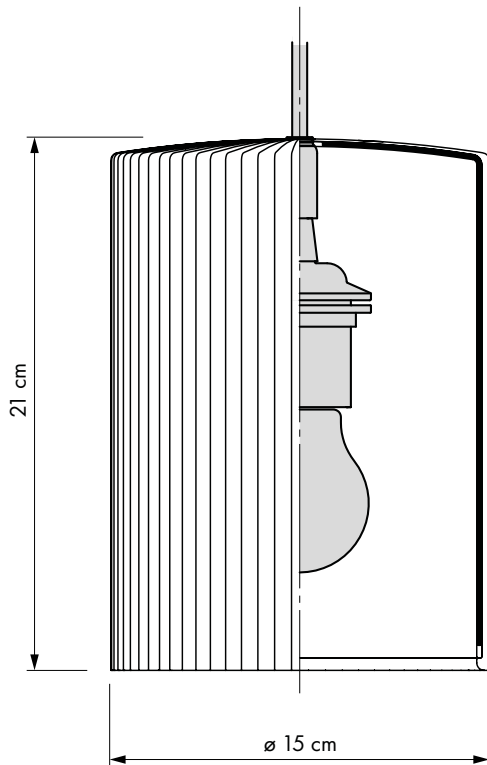

 **Light source**  
 E27 / E26 - max 15 W LED  
 Bulb recommendation: #4026

 **Packaging**  
 Gift Box, Dimensions (W×H×D): 22.6x15.6x9 cm

 **Assembly time**  
 5 min - video guide at [umage.com](http://umage.com)

# UMAGE Ripples cusp

#2043

Designed by Soren Ravn Christensen in Copenhagen, Denmark

 **Unbreakable**

 **Dimensions**  
 ø 15 cm  
 h 21 cm

 **Material**  
 Silicone and polycarbonate

 **Weight incl. packaging**  
 0.78 kg

 **Light source**  
 E27 / E26 - max 15 W LED  
 Bulb recommendation: #4026

 **Packaging**  
 Gift Box, Dimensions (W×H×D): 48.5x24x20 cm

 **Assembly time**  
 5 min - video guide at [umage.com](http://umage.com)