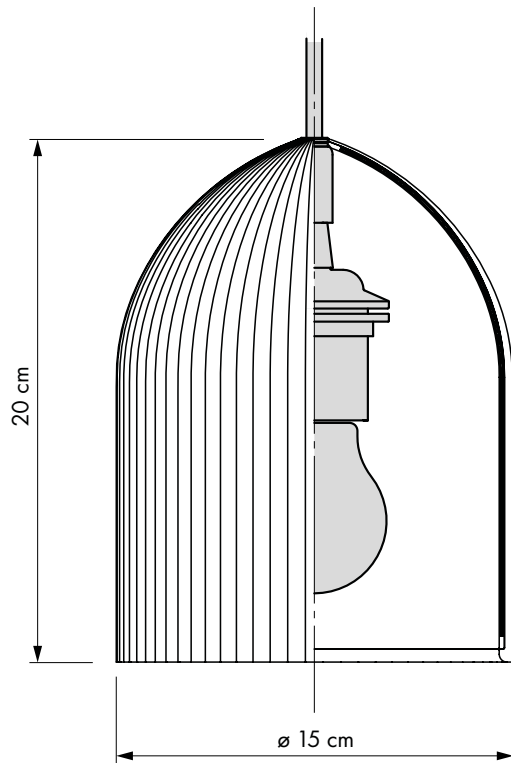

# UMAGE Ripples curve

#2045

Designed by Soren Ravn Christensen in Copenhagen, Denmark

 **Unbreakable**

 **Dimensions**  
 ø 15 cm  
 h 20 cm

 **Material**  
 Silicone and polycarbonate

 **Weight incl. packaging**  
 0.64 kg

 **Light source**  
 E27 / E26 - max 15 W LED  
 Bulb recommendation: #4026

 **Packaging**  
 Gift Box, Dimensions (W×H×D): 22.6x15.6x9 cm

 **Assembly time**  
 5 min - video guide at [umage.com](http://umage.com)