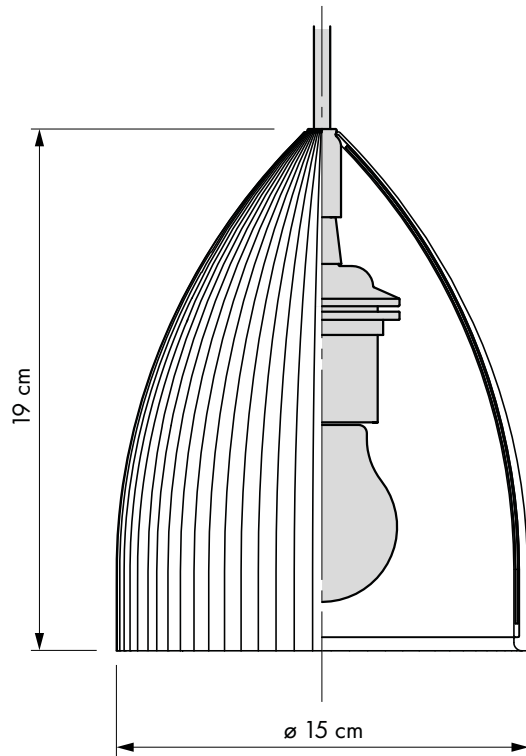

# UMAGE Ripples slope

#2044

Designed by Soren Ravn Christensen in Copenhagen, Denmark

 **Unbreakable**

 **Dimensions**  
 ø 15 cm  
 h 19 cm

 **Material**  
 Silicone and polycarbonate

 **Weight incl. packaging**  
 0.56 kg

 **Light source**  
 E27 / E26 - max 15 W LED  
 Bulb recommendation: #4026

 **Packaging**  
 Gift Box, Dimensions (W×H×D): 22.6x15.6x9 cm

 **Assembly time**  
 5 min - video guide at [umage.com](http://umage.com)