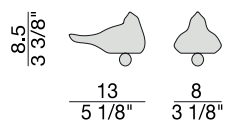

Elemento decorativo a calamita per tavolino Jenny.

Decorative element with magnet for Jenny tables.

Dekoratives Element mit Magnet für Couchtisch Jenny.

Élément décoratif avec aimant pour guéridon Jenny.

Elemento decorativo con imán para mesa auxiliar Jenny.