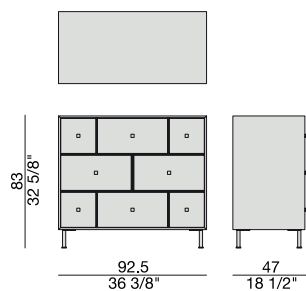

Cassettiera in noce canaletta con frontali rivestiti in cuoio pieno fiore.

Chest of drawers in canaletta walnut with drawers fronts covered in full-grain leather.

*Kommode aus Nus-
sbaum Canaletta mit
Schubladen-fronten aus
Vollnarbenleder.*

*Commode en noyer
canaletta avec façades
en cuir pleine fleur.*

*Cajonera en nogal
canaletta con cajones
revestidos en cuero.*