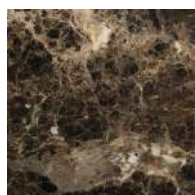

Marmo | *Marble*

Emperador Dark