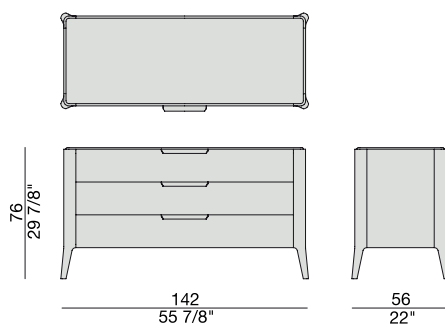

ZIGGY NIGHT 3 F

C. Ballabio

2013

Cassettiera con struttura in massello di frassino e piano in marmo, in legno o in cristallo acidato retroverniciato.

Chest of drawers with frame in solid ash and top in marble, wood or frosted glass backcoated.

Kommode mit Gestell aus massivem Esche und Marmor-, Holz- oder satinierte unterlackierte Glasplatte.

Commode avec structure en frêne massif et plateau en marbre, en bois ou en verre dépoli rétro verni.

Cajonera con estructura en fresno macizo y tapa de mármol, madera o en cristal al ácido retrobarnizado.