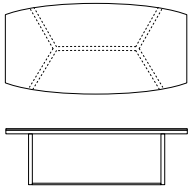

**Xela**

Design **Morena Colombo** 2018

**marelli**

**XELA**  
7XL101 cm 240x120x74h  
Base: OPM15 antique gold brushed metal  
Top: OPP3 shiny Emperador brown marble

## Tavoli Tables

**7XL101**  
Tavolo con base in metallo e top in marmo  
Table with metal base and marble top  
L240 P120 H74

Top: marmo, spessore 20 mm  
Base: metallo spessore 5 mm  
Top: marble, 6 mm thick  
Base: metal, 5 mm thick