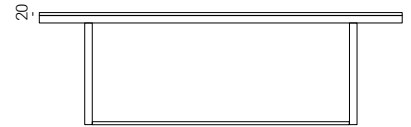

**Xela**

Design **Morena Colombo** 2018

**marelli**

**XELA**  
7XL101 cm 240x120x74h  
Base: OPM15 antique gold brushed metal  
Top: OPP3 shiny Emperador brown marble

## Tavoli Tables

**7XL101**  
Tavolo con base in metallo e top in marmo  
Table with metal base and marble top  
L240 P120 H74

Top: marmo, spessore 20 mm  
Base: metallo spessore 5 mm  
Top: marble, 6 mm thick  
Base: metal, 5 mm thick