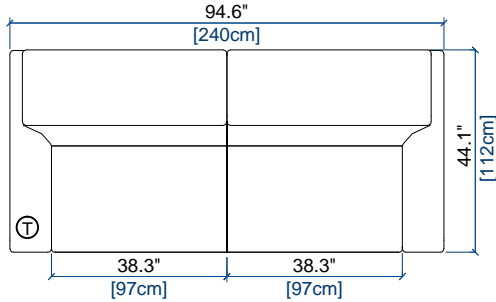

GRAND CANAPE 3 PLACES
LARGE 3-SEAT SOFA
GRAN SOFA 3 PLAZAS