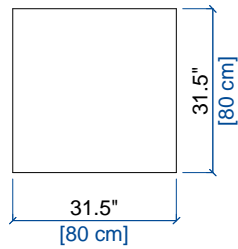

POUF
OTTOMAN
PUF

seat height: 16\"/>