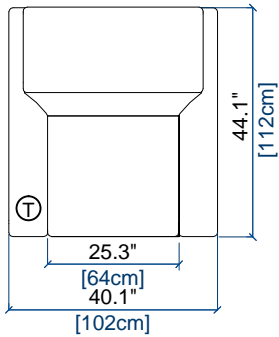

GRAND CANAPE 3 PLACES
LARGE 3-SEAT SOFA
GRAN SOFA 3 PLAZAS

height: 25.7/36" [65/91 cm]
seat height: 16" [41 cm]
arm width: 9.1" [23 cm]

CANAPE 3 PLACES
3-SEAT SOFA
SOFA 3 PLAZAS

height: 25.7/36" [65/91 cm]
seat height: 16" [41 cm]
arm width: 9.1" [23 cm]

CANAPE 2,5 PLACES
2.5-SEAT SOFA
SOFA 2,5 PLAZAS

height: 25.7/36" [65/91 cm]
seat height: 16" [41 cm]
arm width: 9.1" [23 cm]

CANAPE 2 PLACES
2-SEAT SOFA
SOFA 2 PLAZAS

height: 25.7/36" [65/91 cm]
seat height: 16" [41 cm]
arm width: 9.1" [23 cm]

CANAPE 1,5 PLACE
1.5-SEAT SOFA
SOFA 1,5 PLAZA

height: 25.7/36" [65/91 cm]
seat height: 16" [41 cm]
arm width: 9.1" [23 cm]

T TÉLÉCOMMANDE
REMOTE CONTROL
MANDO DISTANCIA

FAUTEUIL
ARMCHAIR
SILLON

height: 25.7\"/>

106 BATARD 3 PL. ACC. DROIT
3-SEAT 1-ARM RIGHT ARMREST
BATARD 3 PL. APOY. DERECHO

height: 25.7"/36" [65/91 cm]
seat height: 16" [41 cm]
arm width: 9.1" [23 cm]

63 BATARD 2,5 PL. ACC. GAUCHE
2.5-SEAT 1-ARM UNIT LEFT ARMREST
BATARD 2,5 PL. APOY. IZQUIERDO