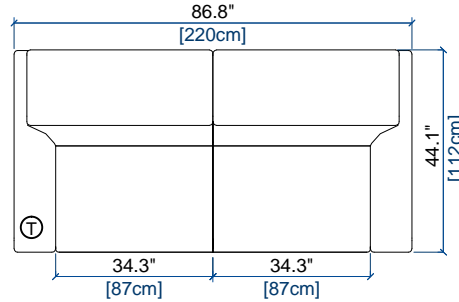

CANAPE 3 PLACES
3-SEAT SOFA
SOFA 3 PLAZAS