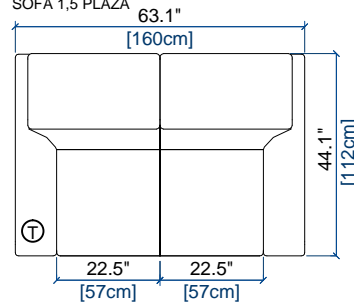

CANAPE 1,5 PLACE
1.5-SEAT SOFA
SOFA 1,5 PLAZA

height: 25.7/36" [65/91 cm]
seat height: 16" [41 cm]
arm width: 9.1" [23 cm]