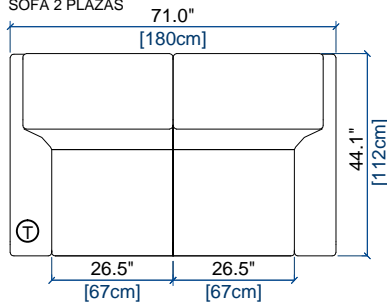

CANAPE 2 PLACES
2-SEAT SOFA
SOFA 2 PLAZAS

height: 25.7/36" [65/91 cm]
seat height: 16" [41 cm]
arm width: 9.1" [23 cm]