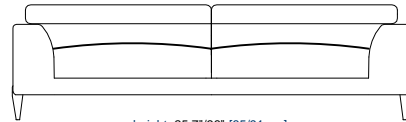

CANAPE 3 PLACES
3-SEAT SOFA
SOFA 3 PLAZAS