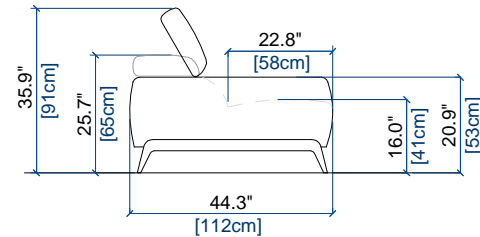

T TÉLÉCOMMANDE
REMOTE CONTROL
MANDO DISTANCIA