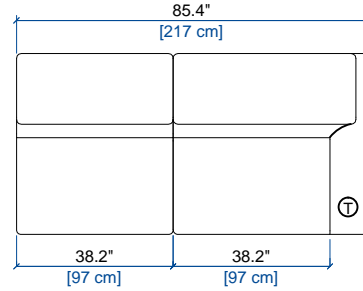

106 BATARD 3 PL. ACC. DROIT
3-SEAT 1-ARM RIGHT ARMREST
BATARD 3 PL. APOY. DERECHO