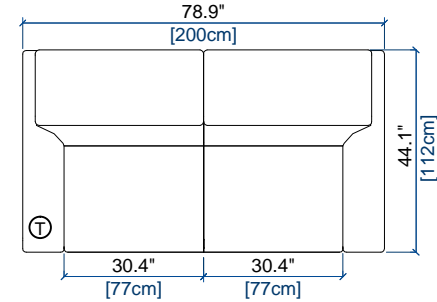

CANAPE 2,5 PLACES
2.5-SEAT SOFA
SOFA 2,5 PLAZAS

height: 25.7/36" [65/91 cm]
seat height: 16" [41 cm]
arm width: 9.1" [23 cm]