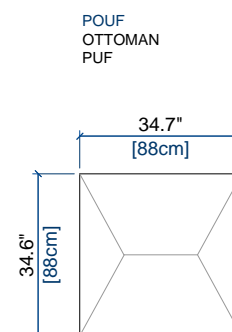

CANAPE 3 PLACES
3-SEAT SOFA
SOFA 3 PLAZAS

height: 30.5/38.4" [78/98 cm]
seat height: 16.0" [41 cm]
arm width: 8.7" [22 cm]

CANAPE 2,5 PLACES
2.5-SEAT SOFA
SOFA 2,5 PLAZAS

height: 30.5/38.4" [78/98 cm]
seat height: 16.0" [41 cm]
arm width: 8.7" [22 cm]

CANAPE 2 PLACES
2-SEAT SOFA
SOFA 2 PLAZAS

height: 30.5/38.4" [78/98 cm]
seat height: 16.0" [41 cm]
arm width: 8.7" [22 cm]

CANAPE 1,5 PLACE
1.5-SEAT SOFA
SOFA 1,5 PLAZA

height: 30.5/38.4" [78/98 cm]
seat height: 16.0" [41 cm]
arm width: 8.7" [22 cm]

ALCHIMIE - ASSISE FIXE / FIXED SEAT CUSHION / ASIENTO FIJO

rochebobois
PARIS

design Roberto TAPINASSI & Maurizio MANZONI

height: 30.5"/38.4" [78/98 cm]
seat height: 16.0" [41 cm]
arm width: 8.7" [22 cm]

height: 30.5"/38.4" [78/98 cm]
seat height: 16.0" [41 cm]
arm width: 8.7" [22 cm]

seat height: 16.0" [41 cm]

design Roberto TAPINASSI & Maurizio MANZONI

105 BATARD 3 PL. ACC. GAUCHE
3-SEAT 1-ARM UNIT LEFT ARMREST
BATARD 3 PL. APOY. IZQUIERDO

height: 30.5"/38.4" [78/98 cm]
seat height: 16.0" [41 cm]
arm width: 8.7" [22 cm]