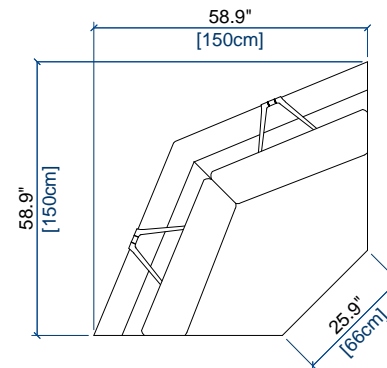

37 GRAND ANGLE ROND
LARGE ROUND CORNER
GRAN ANGULO REDONDO

height: 30.5"/38.4" [78/98 cm]
seat height: 16.0" [41 cm]