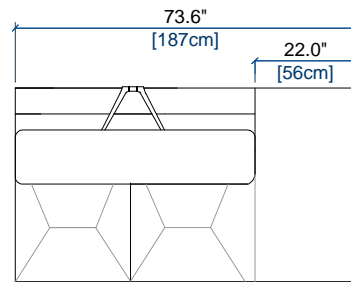

11 TERMINAL DROIT
END UNIT RIGHT
TERMINAL DERECHA

height: 30.5"/38.4" [78/98 cm]
seat height: 16.0" [41 cm]