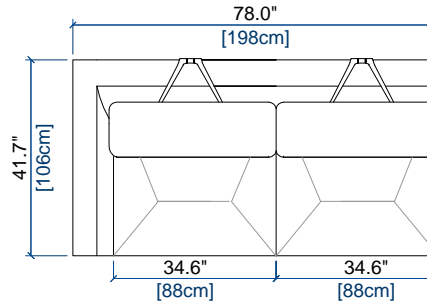

CANAPE 3 PLACES
3-SEAT SOFA
SOFA 3 PLAZAS

height: 30.5/38.4" [78/98 cm]
seat height: 16.0" [41 cm]
arm width: 8.7" [22 cm]

CANAPE 2,5 PLACES
2.5-SEAT SOFA
SOFA 2,5 PLAZAS

height: 30.5/38.4" [78/98 cm]
seat height: 16.0" [41 cm]
arm width: 8.7" [22 cm]

CANAPE 2 PLACES
2-SEAT SOFA
SOFA 2 PLAZAS

height: 30.5/38.4" [78/98 cm]
seat height: 16.0" [41 cm]
arm width: 8.7" [22 cm]

CANAPE 1,5 PLACE
1.5-SEAT SOFA
SOFA 1,5 PLAZA

height: 30.5/38.4" [78/98 cm]
seat height: 16.0" [41 cm]
arm width: 8.7" [22 cm]

seat height: 16.0" [41 cm]

design Roberto TAPINASSI & Maurizio MANZONI

105 BATARD 3 PL. ACC. GAUCHE
3-SEAT 1-ARM UNIT LEFT ARMREST
BATARD 3 PL. APOY. IZQUIERDO

height: 30.5"/38.4" [78/98 cm]
seat height: 16.0" [41 cm]
arm width: 8.7" [22 cm]

106 BATARD 3 PL. ACC. DROIT
3-SEAT 1-ARM UNIT RIGHT ARMREST
BATARD 3 PL. APOY. DERECHO

height: 30.5"/38.4" [78/98 cm]
seat height: 16.0" [41 cm]
arm width: 8.7" [22 cm]

63 BATARD 2.5 PL. ACC. GAUCHE
2.5-SEAT 1-ARM UNIT LEFT ARMREST
BATARD 2,5 PL. APOY. IZQUIERDO