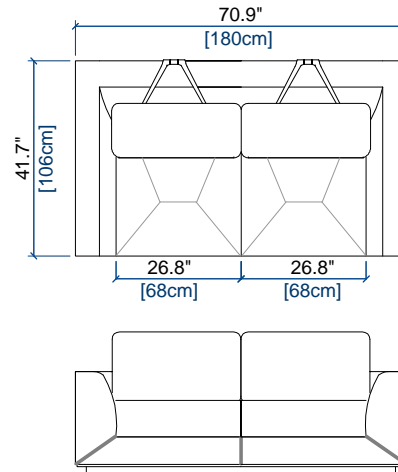

CANAPE 3 PLACES
3-SEAT SOFA
SOFA 3 PLAZAS

height: 30.5/38.4" [78/98 cm]
seat height: 16.0" [41 cm]
arm width: 8.7" [22 cm]

CANAPE 2,5 PLACES
2.5-SEAT SOFA
SOFA 2,5 PLAZAS

height: 30.5/38.4" [78/98 cm]
seat height: 16.0" [41 cm]
arm width: 8.7" [22 cm]

CANAPE 2 PLACES
2-SEAT SOFA
SOFA 2 PLAZAS

height: 30.5/38.4" [78/98 cm]
seat height: 16.0" [41 cm]
arm width: 8.7" [22 cm]

CANAPE 1,5 PLACE
1.5-SEAT SOFA
SOFA 1,5 PLAZA

height: 30.5/38.4" [78/98 cm]
seat height: 16.0" [41 cm]
arm width: 8.7" [22 cm]

height: 30.5"/38.4" [78/98 cm]
seat height: 16.0" [41 cm]
arm width: 8.7" [22 cm]

62 BATARD 2.5 PL. ACC. DROIT
2.5-SEAT 1-ARM UNIT RIGHT ARMREST
BATARD 2,5 PL. APOY. DERECHO

height: 30.5"/38.4" [78/98 cm]
seat height: 16.0" [41 cm]
arm width: 8.7" [22 cm]

height: 30.5"/38.4" [78/98 cm]
seat height: 16.0" [41 cm]