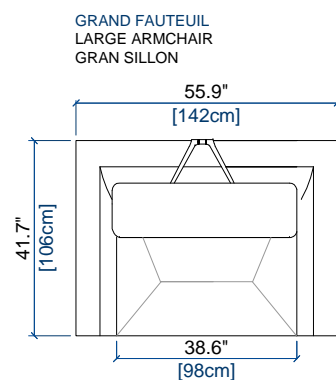

CANAPE 3 PLACES
3-SEAT SOFA
SOFA 3 PLAZAS

height: 30.5/38.4" [78/98 cm]
seat height: 16.0" [41 cm]
arm width: 8.7" [22 cm]

CANAPE 2,5 PLACES
2.5-SEAT SOFA
SOFA 2,5 PLAZAS

height: 30.5/38.4" [78/98 cm]
seat height: 16.0" [41 cm]
arm width: 8.7" [22 cm]

CANAPE 2 PLACES
2-SEAT SOFA
SOFA 2 PLAZAS

height: 30.5/38.4" [78/98 cm]
seat height: 16.0" [41 cm]
arm width: 8.7" [22 cm]

CANAPE 1,5 PLACE
1.5-SEAT SOFA
SOFA 1,5 PLAZA

height: 30.5/38.4" [78/98 cm]
seat height: 16.0" [41 cm]
arm width: 8.7" [22 cm]

ALCHIMIE - ASSISE FIXE / FIXED SEAT CUSHION / ASIENTO FIJO

rochebobois
PARIS

design Roberto TAPINASSI & Maurizio MANZONI

height: 30.5"/38.4" [78/98 cm]
seat height: 16.0" [41 cm]
arm width: 8.7" [22 cm]

height: 30.5"/38.4" [78/98 cm]
seat height: 16.0" [41 cm]
arm width: 8.7" [22 cm]

seat height: 16.0" [41 cm]

design Roberto TAPINASSI & Maurizio MANZONI

105 BATARD 3 PL. ACC. GAUCHE
3-SEAT 1-ARM UNIT LEFT ARMREST
BATARD 3 PL. APOY. IZQUIERDO

height: 30.5"/38.4" [78/98 cm]
seat height: 16.0" [41 cm]
arm width: 8.7" [22 cm]