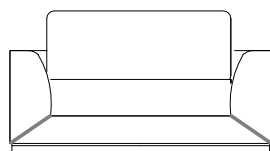

CANAPE 3 PLACES
3-SEAT SOFA
SOFA 3 PLAZAS

height: 30.5/38.4" [78/98 cm]
seat height: 16.0" [41 cm]
arm width: 8.7" [22 cm]

CANAPE 2,5 PLACES
2.5-SEAT SOFA
SOFA 2,5 PLAZAS

height: 30.5/38.4" [78/98 cm]
seat height: 16.0" [41 cm]
arm width: 8.7" [22 cm]

CANAPE 2 PLACES
2-SEAT SOFA
SOFA 2 PLAZAS

height: 30.5/38.4" [78/98 cm]
seat height: 16.0" [41 cm]
arm width: 8.7" [22 cm]

CANAPE 1,5 PLACE
1.5-SEAT SOFA
SOFA 1,5 PLAZA

height: 30.5/38.4" [78/98 cm]
seat height: 16.0" [41 cm]
arm width: 8.7" [22 cm]

ALCHIMIE - ASSISE FIXE / FIXED SEAT CUSHION / ASIENTO FIJO

rochebobois
PARIS

design Roberto TAPINASSI & Maurizio MANZONI

height: 30.5"/38.4" [78/98 cm]
seat height: 16.0" [41 cm]
arm width: 8.7" [22 cm]

height: 30.5"/38.4" [78/98 cm]
seat height: 16.0" [41 cm]
arm width: 8.7" [22 cm]