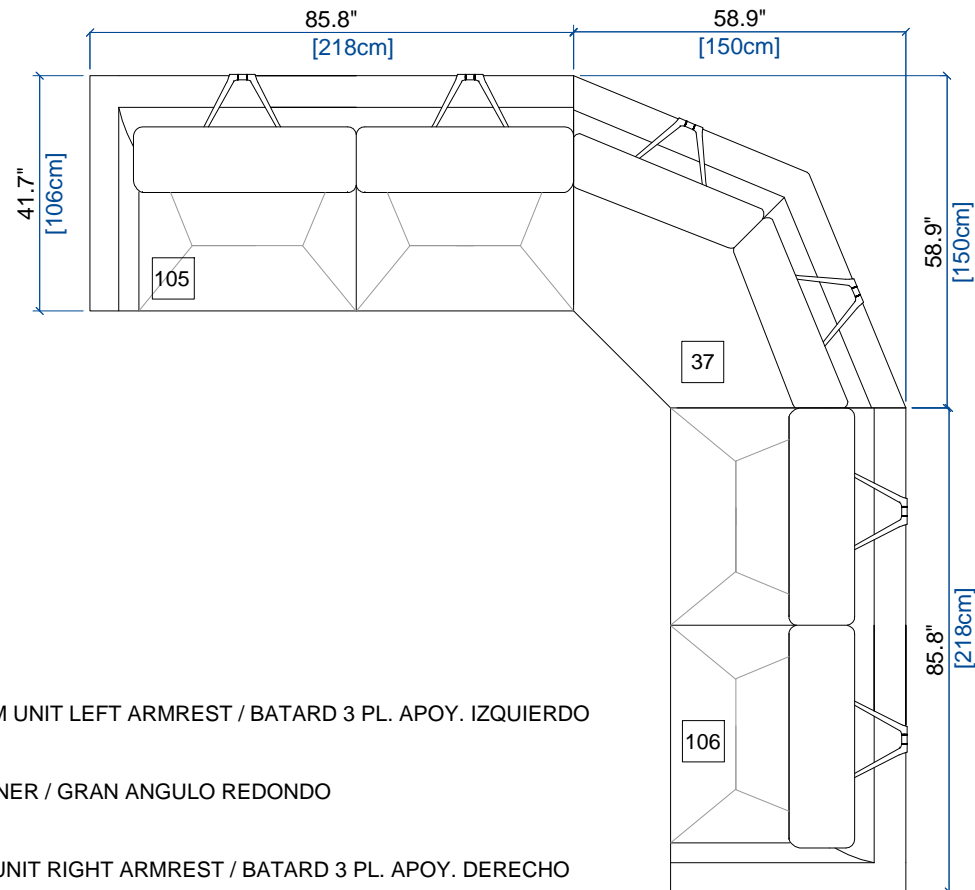

105 BATARD 3 PL. ACC. GAUCHE / 3-SEAT 1-ARM UNIT LEFT ARMREST / BATARD 3 PL. APOY. IZQUIERDO

37 GRAND ANGLE ROND / LARGE ROUND CORNER / GRAN ANGULO REDONDO

106 BATARD 3 PL. ACC. DROIT / 3-SEAT 1-ARM UNIT RIGHT ARMREST / BATARD 3 PL. APOY. DERECHO

CANAPE 3 PLACES
3-SEAT SOFA
SOFA 3 PLAZAS

height: 30.5/38.4" [78/98 cm]
seat height: 16.0" [41 cm]
arm width: 8.7" [22 cm]

CANAPE 2,5 PLACES
2.5-SEAT SOFA
SOFA 2,5 PLAZAS

height: 30.5/38.4" [78/98 cm]
seat height: 16.0" [41 cm]
arm width: 8.7" [22 cm]

CANAPE 2 PLACES
2-SEAT SOFA
SOFA 2 PLAZAS

height: 30.5/38.4" [78/98 cm]
seat height: 16.0" [41 cm]
arm width: 8.7" [22 cm]

CANAPE 1,5 PLACE
1.5-SEAT SOFA
SOFA 1,5 PLAZA

height: 30.5/38.4" [78/98 cm]
seat height: 16.0" [41 cm]
arm width: 8.7" [22 cm]