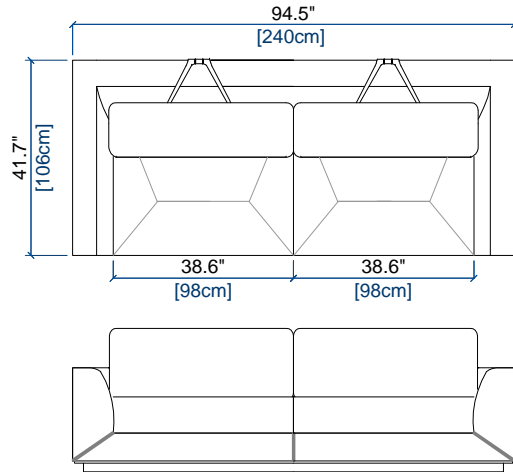

ALCHIMIE - ASSISE FIXE / FIXED SEAT CUSHION / ASIENTO FIJO

design Roberto TAPINASSI & Maurizio MANZONI

GRAND CANAPE 3 PLACES
LARGE 3-SEAT SOFA
GRAN SOFA 3 PLAZAS

height: 30.5/38.4" [78/98 cm]
seat height: 16.0" [41 cm]
arm width: 8.7" [22 cm]