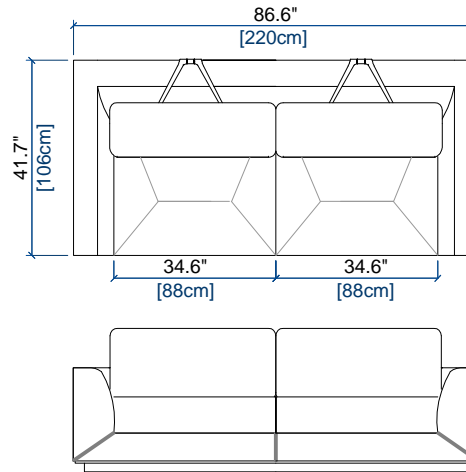

ALCHIMIE - ASSISE FIXE / FIXED SEAT CUSHION / ASIENTO FIJO

design Roberto TAPINASSI & Maurizio MANZONI

GRAND CANAPE 3 PLACES
LARGE 3-SEAT SOFA
GRAN SOFA 3 PLAZAS

height: 30.5/38.4" [78/98 cm]
seat height: 16.0" [41 cm]
arm width: 8.7" [22 cm]

CANAPE 3 PLACES
3-SEAT SOFA
SOFA 3 PLAZAS

height: 30.5/38.4" [78/98 cm]
seat height: 16.0" [41 cm]
arm width: 8.7" [22 cm]

CANAPE 2,5 PLACES
2.5-SEAT SOFA
SOFA 2,5 PLAZAS

height: 30.5/38.4" [78/98 cm]
seat height: 16.0" [41 cm]
arm width: 8.7" [22 cm]

CANAPE 2 PLACES
2-SEAT SOFA
SOFA 2 PLAZAS

height: 30.5/38.4" [78/98 cm]
seat height: 16.0" [41 cm]
arm width: 8.7" [22 cm]

CANAPE 1,5 PLACE
1.5-SEAT SOFA
SOFA 1,5 PLAZA

height: 30.5/38.4" [78/98 cm]
seat height: 16.0" [41 cm]
arm width: 8.7" [22 cm]

height: 30.5"/38.4" [78/98 cm]
seat height: 16.0" [41 cm]