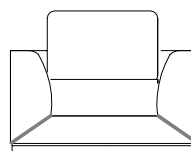

CANAPE 3 PLACES
3-SEAT SOFA
SOFA 3 PLAZAS

height: 30.5/38.4" [78/98 cm]
seat height: 16.0" [41 cm]
arm width: 8.7" [22 cm]

CANAPE 2,5 PLACES
2.5-SEAT SOFA
SOFA 2,5 PLAZAS

height: 30.5/38.4" [78/98 cm]
seat height: 16.0" [41 cm]
arm width: 8.7" [22 cm]

CANAPE 2 PLACES
2-SEAT SOFA
SOFA 2 PLAZAS

height: 30.5/38.4" [78/98 cm]
seat height: 16.0" [41 cm]
arm width: 8.7" [22 cm]

CANAPE 1,5 PLACE
1.5-SEAT SOFA
SOFA 1,5 PLAZA

height: 30.5/38.4" [78/98 cm]
seat height: 16.0" [41 cm]
arm width: 8.7" [22 cm]

ALCHIMIE - ASSISE FIXE / FIXED SEAT CUSHION / ASIENTO FIJO

rochebobois
PARIS

design Roberto TAPINASSI & Maurizio MANZONI

height: 30.5"/38.4" [78/98 cm]
seat height: 16.0" [41 cm]
arm width: 8.7" [22 cm]

height: 30.5"/38.4" [78/98 cm]
seat height: 16.0" [41 cm]
arm width: 8.7" [22 cm]

seat height: 16.0" [41 cm]

design Roberto TAPINASSI & Maurizio MANZONI

105 BATARD 3 PL. ACC. GAUCHE
3-SEAT 1-ARM UNIT LEFT ARMREST
BATARD 3 PL. APOY. IZQUIERDO

height: 30.5"/38.4" [78/98 cm]
seat height: 16.0" [41 cm]
arm width: 8.7" [22 cm]