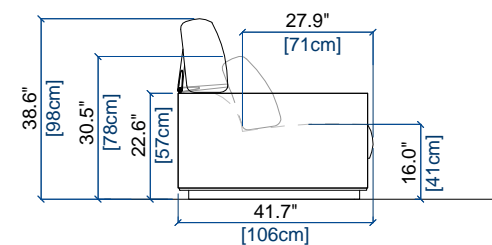

CANAPE 3 PLACES
3-SEAT SOFA
SOFA 3 PLAZAS

height: 30.5/38.4" [78/98 cm]
seat height: 16.0" [41 cm]
arm width: 8.7" [22 cm]

CANAPE 2,5 PLACES
2.5-SEAT SOFA
SOFA 2,5 PLAZAS

height: 30.5/38.4" [78/98 cm]
seat height: 16.0" [41 cm]
arm width: 8.7" [22 cm]

CANAPE 2 PLACES
2-SEAT SOFA
SOFA 2 PLAZAS

height: 30.5/38.4" [78/98 cm]
seat height: 16.0" [41 cm]
arm width: 8.7" [22 cm]

CANAPE 1,5 PLACE
1.5-SEAT SOFA
SOFA 1,5 PLAZA

height: 30.5/38.4" [78/98 cm]
seat height: 16.0" [41 cm]
arm width: 8.7" [22 cm]

ALCHIMIE - ASSISE FIXE / FIXED SEAT CUSHION / ASIENTO FIJO

rochebobois
PARIS

design Roberto TAPINASSI & Maurizio MANZONI

height: 30.5"/38.4" [78/98 cm]
seat height: 16.0" [41 cm]
arm width: 8.7" [22 cm]

height: 30.5"/38.4" [78/98 cm]
seat height: 16.0" [41 cm]
arm width: 8.7" [22 cm]

seat height: 16.0" [41 cm]

design Roberto TAPINASSI & Maurizio MANZONI

105 BATARD 3 PL. ACC. GAUCHE
3-SEAT 1-ARM UNIT LEFT ARMREST
BATARD 3 PL. APOY. IZQUIERDO

height: 30.5"/38.4" [78/98 cm]
seat height: 16.0" [41 cm]
arm width: 8.7" [22 cm]