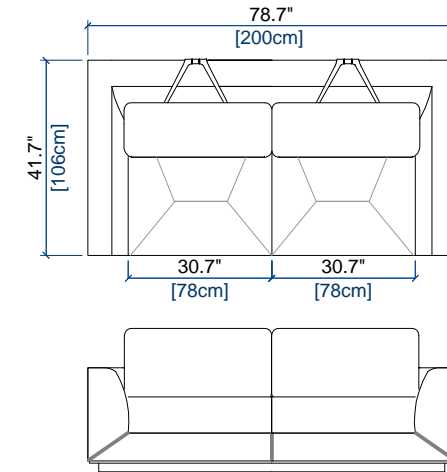

ALCHIMIE - ASSISE FIXE / FIXED SEAT CUSHION / ASIENTO FIJO

design Roberto TAPINASSI & Maurizio MANZONI

GRAND CANAPE 3 PLACES
LARGE 3-SEAT SOFA
GRAN SOFA 3 PLAZAS

height: 30.5/38.4" [78/98 cm]
seat height: 16.0" [41 cm]
arm width: 8.7" [22 cm]

CANAPE 3 PLACES
3-SEAT SOFA
SOFA 3 PLAZAS

height: 30.5/38.4" [78/98 cm]
seat height: 16.0" [41 cm]
arm width: 8.7" [22 cm]

CANAPE 2,5 PLACES
2.5-SEAT SOFA
SOFA 2,5 PLAZAS

height: 30.5/38.4" [78/98 cm]
seat height: 16.0" [41 cm]
arm width: 8.7" [22 cm]

CANAPE 2 PLACES
2-SEAT SOFA
SOFA 2 PLAZAS

height: 30.5/38.4" [78/98 cm]
seat height: 16.0" [41 cm]
arm width: 8.7" [22 cm]

CANAPE 1,5 PLACE
1.5-SEAT SOFA
SOFA 1,5 PLAZA

height: 30.5/38.4" [78/98 cm]
seat height: 16.0" [41 cm]
arm width: 8.7" [22 cm]

height: 30.5"/38.4" [78/98 cm]
seat height: 16.0" [41 cm]

design Roberto TAPINASSI & Maurizio MANZONI

08 GRAND ANGLE/MERIDIENNE GAUCHE
LARGE CORNER/MERIDIENNE LEFT
GRAN ANGULO/MERIDIENNE IZQUIERDA
94.5"