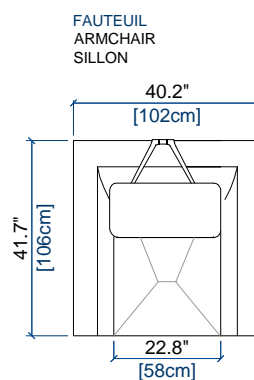

CANAPE 3 PLACES
3-SEAT SOFA
SOFA 3 PLAZAS

height: 30.5/38.4" [78/98 cm]
seat height: 16.0" [41 cm]
arm width: 8.7" [22 cm]

CANAPE 2,5 PLACES
2.5-SEAT SOFA
SOFA 2,5 PLAZAS

height: 30.5/38.4" [78/98 cm]
seat height: 16.0" [41 cm]
arm width: 8.7" [22 cm]

CANAPE 2 PLACES
2-SEAT SOFA
SOFA 2 PLAZAS

height: 30.5/38.4" [78/98 cm]
seat height: 16.0" [41 cm]
arm width: 8.7" [22 cm]

CANAPE 1,5 PLACE
1.5-SEAT SOFA
SOFA 1,5 PLAZA

height: 30.5/38.4" [78/98 cm]
seat height: 16.0" [41 cm]
arm width: 8.7" [22 cm]

ALCHIMIE - ASSISE FIXE / FIXED SEAT CUSHION / ASIENTO FIJO

rochebobois
PARIS

design Roberto TAPINASSI & Maurizio MANZONI

height: 30.5"/38.4" [78/98 cm]
seat height: 16.0" [41 cm]
arm width: 8.7" [22 cm]

height: 30.5"/38.4" [78/98 cm]
seat height: 16.0" [41 cm]
arm width: 8.7" [22 cm]

height: 30.5"/38.4" [78/98 cm]
seat height: 16.0" [41 cm]
arm width: 8.7" [22 cm]

62 BATARD 2.5 PL. ACC. DROIT
2.5-SEAT 1-ARM UNIT RIGHT ARMREST
BATARD 2,5 PL. APOY. DERECHO

height: 30.5"/38.4" [78/98 cm]
seat height: 16.0" [41 cm]
arm width: 8.7" [22 cm]