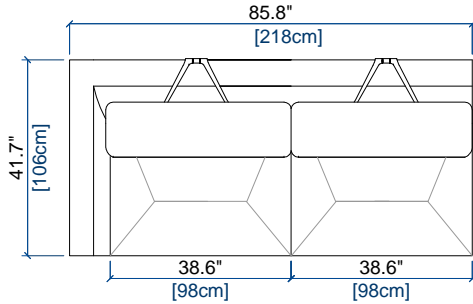

CANAPE 3 PLACES
3-SEAT SOFA
SOFA 3 PLAZAS

height: 30.5/38.4" [78/98 cm]
seat height: 16.0" [41 cm]
arm width: 8.7" [22 cm]

CANAPE 2,5 PLACES
2.5-SEAT SOFA
SOFA 2,5 PLAZAS

height: 30.5/38.4" [78/98 cm]
seat height: 16.0" [41 cm]
arm width: 8.7" [22 cm]

CANAPE 2 PLACES
2-SEAT SOFA
SOFA 2 PLAZAS

height: 30.5/38.4" [78/98 cm]
seat height: 16.0" [41 cm]
arm width: 8.7" [22 cm]

CANAPE 1,5 PLACE
1.5-SEAT SOFA
SOFA 1,5 PLAZA

height: 30.5/38.4" [78/98 cm]
seat height: 16.0" [41 cm]
arm width: 8.7" [22 cm]

ALCHIMIE - ASSISE FIXE / FIXED SEAT CUSHION / ASIENTO FIJO

rochebobois
PARIS

design Roberto TAPINASSI & Maurizio MANZONI

height: 30.5"/38.4" [78/98 cm]
seat height: 16.0" [41 cm]
arm width: 8.7" [22 cm]

height: 30.5"/38.4" [78/98 cm]
seat height: 16.0" [41 cm]
arm width: 8.7" [22 cm]

seat height: 16.0" [41 cm]

design Roberto TAPINASSI & Maurizio MANZONI

105 BATARD 3 PL. ACC. GAUCHE
3-SEAT 1-ARM UNIT LEFT ARMREST
BATARD 3 PL. APOY. IZQUIERDO

height: 30.5"/38.4" [78/98 cm]
seat height: 16.0" [41 cm]
arm width: 8.7" [22 cm]