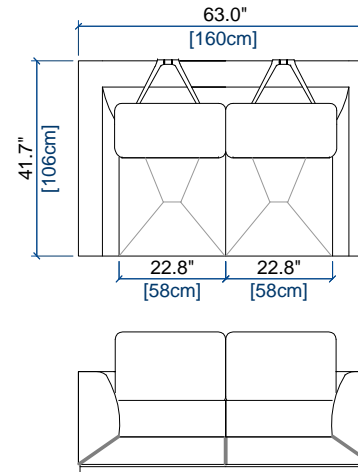

CANAPE 3 PLACES
3-SEAT SOFA
SOFA 3 PLAZAS

height: 30.5/38.4" [78/98 cm]
seat height: 16.0" [41 cm]
arm width: 8.7" [22 cm]

CANAPE 2,5 PLACES
2.5-SEAT SOFA
SOFA 2,5 PLAZAS

height: 30.5/38.4" [78/98 cm]
seat height: 16.0" [41 cm]
arm width: 8.7" [22 cm]

CANAPE 2 PLACES
2-SEAT SOFA
SOFA 2 PLAZAS

height: 30.5/38.4" [78/98 cm]
seat height: 16.0" [41 cm]
arm width: 8.7" [22 cm]

CANAPE 1,5 PLACE
1.5-SEAT SOFA
SOFA 1,5 PLAZA

height: 30.5/38.4" [78/98 cm]
seat height: 16.0" [41 cm]
arm width: 8.7" [22 cm]

height: 30.5"/38.4" [78/98 cm]
seat height: 16.0" [41 cm]
arm width: 8.7" [22 cm]

62 BATARD 2.5 PL. ACC. DROIT
2.5-SEAT 1-ARM UNIT RIGHT ARMREST
BATARD 2,5 PL. APOY. DERECHO

height: 30.5"/38.4" [78/98 cm]
seat height: 16.0" [41 cm]
arm width: 8.7" [22 cm]

height: 30.5"/38.4" [78/98 cm]
seat height: 16.0" [41 cm]

09 GRAND ANGLE/MERIDIENNE DROITE
LARGE CORNER/MERIDIENNE RIGHT
GRAN ANGULO/MERIDIENNE DERECHA
94.5"

height: 30.5"/38.4" [78/98 cm]
seat height: 16.0" [41 cm]