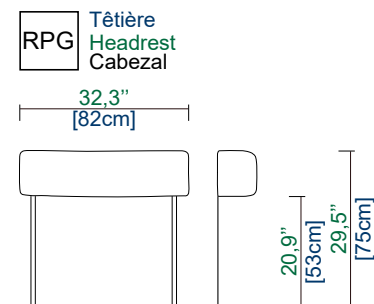

07 Bâtard 2 places acc. Gauche
2-Seat 1-arm unit left armrest
Batard 2 plazas apoy. Izquierdo

NONCHALANCHE

design Studio ROCHE BOBOIS