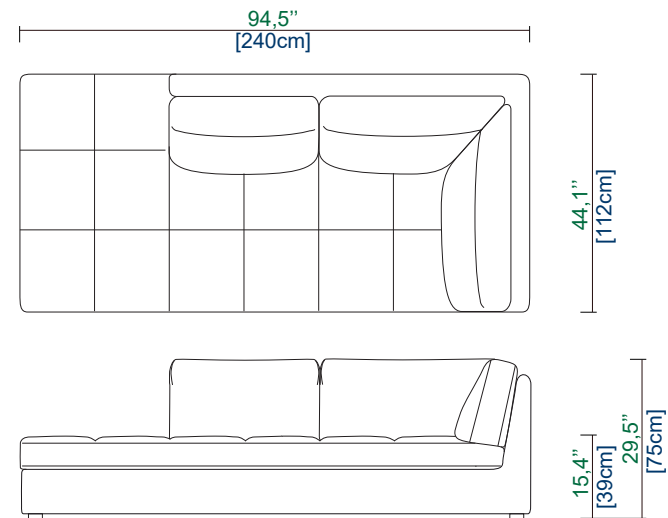

- Manufactured in Europe
- Padded seat mattress consisting of independent cushions, individually filled (27 cushions on the corner composition)
- 2 mechanisms in each armrest, allowing them to be opened towards the exterior. The width of each element increases by 8cm when the armrests mechanisms are opened towards the exterior
- Headrest

# NONCHALANCHE

design Studio ROCHE BOBOIS

40 Angle carré  
Square Corner  
Angulo cuadrado

37 Méridienne acc. Gauche  
Meridienne Left armrest  
Meridienne Izquierda

38 Méridienne acc. Droit  
Meridienne Right armrest  
Meridienne Derecha

# NONCHALANCHE

design Studio ROCHE BOBOIS

**17** Chaise longue acc. Gauche  
Lounge chair left armrest  
Chaise longue apoy. Izquierdo

52,4"  
[133cm]  
49,2"  
[125cm]

**18** Chaise longue acc. Droit  
Lounge chair right armrest  
Chaise longue apoy. Derecho

52,4"  
[133cm]  
49,2"  
[125cm]

**17G** Grande Chaise longue acc. Gauche  
Large Lounge chair left armrest  
Gran Chaise longue apoy. Izquierdo

52,4"  
[133cm]  
49,2"  
[125cm]