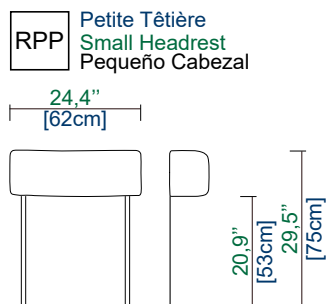

06 Bâtard 1 place acc. Gauche
1-Seat 1-arm unit right armrest
Batard 1 plaza apoy. Derecho

NONCHALANCHE

design Studio ROCHE BOBOIS