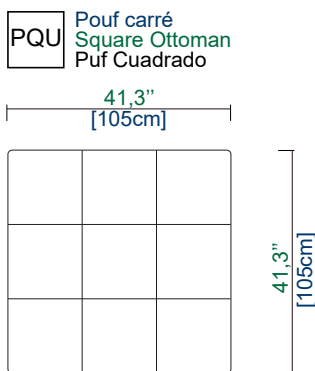

NONCHALANCHE

design Studio ROCHE BOBOIS