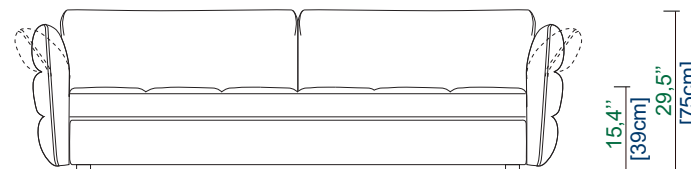

NONCHALANCHE

design Studio ROCHE BOBOIS