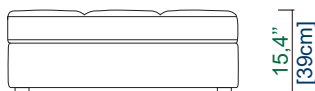

05 Bâtard 1 place acc. Gauche
1-Seat 1-arm unit left armrest
Batard 1 plaza apoy. Izquierdo

NONCHALANCHE

design Studio ROCHE BOBOIS