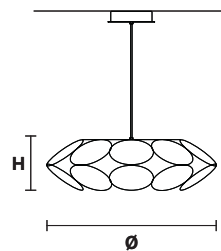

TIMEO S1 20 CE

H 17 cm / 6.69"
Ø 21 cm / 8.26"

LED x 4 W CRI>80
3000 K - 600 lm
Dimmable: 1-10 V + PUSH

TIMEO S1 35 CE

H 30 cm / 11.81"
Ø 35 cm / 13.77"

LED x 10 W CRI>80
3000 K - 1600 lm
Dimmable: 1-10 V + PUSH

TIMEO S1 50 CE

H 48 cm / 16.14"
Ø 51 cm / 20.07"

LED x 10 W CRI>80
3000 K - 1600 lm
Dimmable: 1-10 V + PUSH

TIMEO S1 R45 CE

H 21 cm / 8.26"
Ø 47 cm / 18.50"

LED x 10 W CRI>80
3000 K - 1600 lm
Dimmable: 1-10 V + PUSH

TIMEO S1 R65 CE

H 21 cm / 8.26"
Ø 66 cm / 25.98"

LED x 27 W CRI>80
3000 K - 3720 lm
Dimmable: 1-10 V + PUSH

G14
Burnished brass

V34
Antique pink

V91
Embossed black

V98
Embossed white

V33
Burgundy