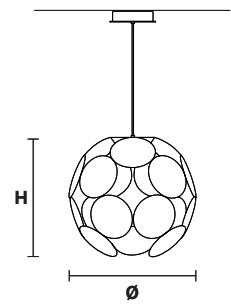

TIMEO S1 20 CE

H 17 cm / 6.69"
Ø 21 cm / 8.26"

LED x 4 W CRI>80
3000 K - 600 lm
Dimmable: 1-10 V + PUSH

TIMEO S1 35 CE

H 30 cm / 11.81"
Ø 35 cm / 13.77"

LED x 10 W CRI>80
3000 K - 1600 lm
Dimmable: 1-10 V + PUSH

TIMEO S1 50 CE

H 48 cm / 16.14"
Ø 51 cm / 20.07"

LED x 10 W CRI>80
3000 K - 1600 lm
Dimmable: 1-10 V + PUSH

TIMEO S1 R45 CE

H 21 cm / 8.26"
Ø 47 cm / 18.50"

LED x 10 W CRI>80
3000 K - 1600 lm
Dimmable: 1-10 V + PUSH

TIMEO S1 R65 CE

H 21 cm / 8.26"
Ø 66 cm / 25.98"

LED x 27 W CRI>80
3000 K - 3720 lm
Dimmable: 1-10 V + PUSH

G14
Burnished brass

V34
Antique pink

V91
Embossed black

V98
Embossed white

V33
Burgundy