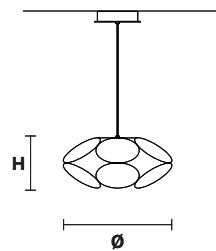

TIMEO S1 20 CE

H 17 cm / 6.69"
Ø 21 cm / 8.26"

LED x 4 W CRI>80
3000 K - 600 lm
Dimmable: 1-10 V + PUSH

TIMEO S1 35 CE

H 30 cm / 11.81"
Ø 35 cm / 13.77"

LED x 10 W CRI>80
3000 K - 1600 lm
Dimmable: 1-10 V + PUSH

TIMEO S1 50 CE

H 48 cm / 16.14"
Ø 51 cm / 20.07"

LED x 10 W CRI>80
3000 K - 1600 lm
Dimmable: 1-10 V + PUSH

TIMEO S1 R45 CE

H 21 cm / 8.26"
Ø 47 cm / 18.50"

LED x 10 W CRI>80
3000 K - 1600 lm
Dimmable: 1-10 V + PUSH

TIMEO S1 R65 CE

H 21 cm / 8.26"
Ø 66 cm / 25.98"

LED x 27 W CRI>80
3000 K - 3720 lm
Dimmable: 1-10 V + PUSH

G14
Burnished brass

V34
Antique pink

V91
Embossed black

V98
Embossed white

V33
Burgundy