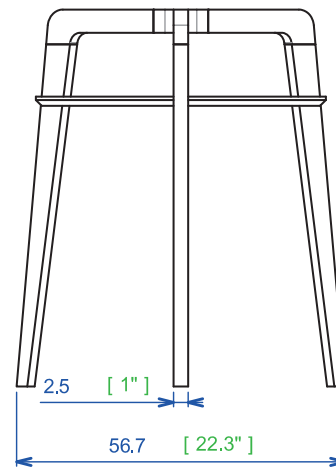

Collection FLYING GLASS

design Sacha Lakic

rochebobois
PARIS