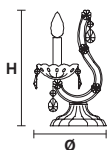

VE 940

Table lamp

Design by: m_p studio

MASIERO

VE940/TL1

CE

Ø 20 cm / 7.87"
H 25 cm / 9.84"

VE 940/TL1 MT - CG
1×E14×40 W max (not included)
Triac Dimmable