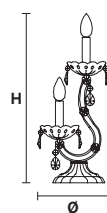

VE940/TL2

CE