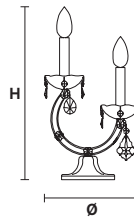

VE944/TL2

CE