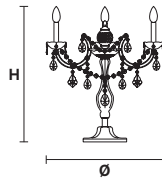

MT RGB - W - LED

RW/DW

RW
RGB-W Led version
DW
Dynamic White Led version

| | |
|-------------------|--|
| LIGHTING | LED sources CRY>85 RGB-W each light 330 lm at 3000k DW each light 490 lm at 4700 K |
| FRAME | Chrome or gold plated metal covered with transparent glass |
| LAMPSHADES | No lampshades included |
| PENDANDTS | Transparent glass or crystal |

VE944/TL3

CE

Ø 45 cm / 17.72"
H 60 cm / 23.62"

VE 944/TL3 MT - CG
3×E14×40 W max (not included)
Triac Dimmable

VE 944/TL3 RW/DW
3×LED source - 12 W tot
(driver included).
Control system: DMX or Masiero
Smart Light App