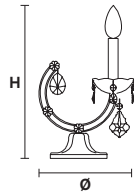

VE 944

Table lamp

Design by: m_p studio

MASIERO

VE944/TL1

CE

Ø 20 cm / 7.87"
H 28 cm / 11.02"

VE 944/TL1 MT - CG
1×E14×40 W max (not included)
Triac Dimmable