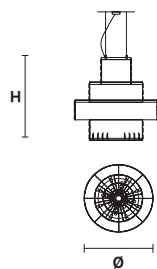

VE 764

Suspension

MASIERO

Design by: m_p studio

VE 764/S16

CE

**Telaio in metallo e pendagli
in cristallo o cristallo Swarovski.**

Metal frame and crystal pendants
or Swarovski crystal.

.....
Ø 86 cm / 33.85"

H 88 cm / 34.65"

W 45 kg / 99.20 lb
.....

⦿ 16 × E27 × 60 W max
(not included)

G07

Brushed nickel