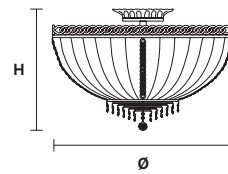

VE 831/PL12

CE

Telaio in ottone dorato e pendagli in cristallo o cristallo Swarovski.

Solid brass gold plated frame, crystal pendants or Swarovski crystal.

Ø 45 cm / 17.80"
H 40 cm / 15.75"
W 15 kg / 33.06 lb

6×E14×40 W max
(not included)

Ø 80 cm / 31.50"
H 50 cm / 19.70"
W 20 kg / 44.09 lb

10×E14×40 W max
(not included)

Ø 100 cm / 39.40"
H 55 cm / 21.65"
W 26 kg / 57.32 lb

12×E14×40 W max
(not included)

G03
Shiny gold