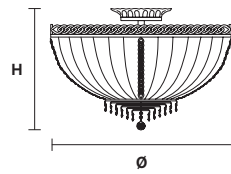

VE 831

Ceiling

MASIERO

Design by: m_p studio

VE 831/PL6

CE

VE 831/PL10

CE

VE 831/PL12

CE

Telaio in ottone dorato e pendagli in cristallo o cristallo Swarovski.

Solid brass gold plated frame, crystal pendants or Swarovski crystal.

Ø 45 cm / 17.80"
H 40 cm / 15.75"
W 15 kg / 33.06 lb

6×E14×40 W max
(not included)

Ø 80 cm / 31.50"
H 50 cm / 19.70"
W 20 kg / 44.09 lb

10×E14×40 W max
(not included)

Ø 100 cm / 39.40"
H 55 cm / 21.65"
W 26 kg / 57.32 lb

12×E14×40 W max
(not included)

G03
Shiny gold