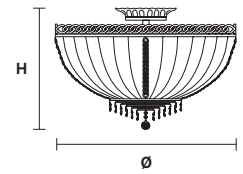

VE 831/PL12

CE

Telaio in ottone dorato e pendagli in cristallo o cristallo Swarovski.

Solid brass gold plated frame, crystal pendants or Swarovski crystal.

Ø 45 cm / 17.80"
H 40 cm / 15.75"
W 15 kg / 33.06 lb

6×E14×40 W max
(not included)

Ø 80 cm / 31.50"
H 50 cm / 19.70"
W 20 kg / 44.09 lb

10×E14×40 W max
(not included)

Ø 100 cm / 39.40"
H 55 cm / 21.65"
W 26 kg / 57.32 lb

12×E14×40 W max
(not included)

G03
Shiny gold