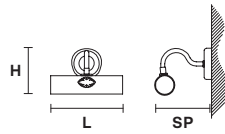

VE 858 A2 G

CE

VE 858 A4

CE

L 20 cm / 7.87"

SP 20 cm / 7.87"

H 15 cm / 5.91"

W 1.5 kg / 3.30 lb

1x E14x40 W max
(not included)

L 30 cm / 11.81"

SP 20 cm / 7.87"

H 15 cm / 5.91"

W 1.5 kg / 3.30 lb

2x E14x40 W max
(not included)

L 60 cm / 23.62"

SP 20 cm / 7.87"

H 15 cm / 5.91"

W 5 kg / 11.02 lb

4x G9x40 W max
(not included)

G05

Matt gold