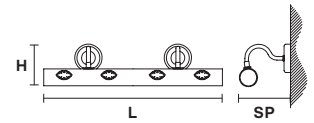

VE 858 A2 G

CE

VE 858 A4

CE

L 20 cm / 7.87"

SP 20 cm / 7.87"

H 15 cm / 5.91"

W 1.5 kg / 3.30 lb

1x E14x40 W max
(not included)

L 30 cm / 11.81"

SP 20 cm / 7.87"

H 15 cm / 5.91"

W 1.5 kg / 3.30 lb

2x E14x40 W max
(not included)

L 60 cm / 23.62"

SP 20 cm / 7.87"