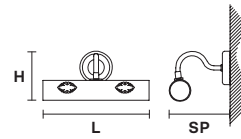

VE 858 A2 G

CE

VE 858 A4

CE

L 20 cm / 7.87"

SP 20 cm / 7.87"

H 15 cm / 5.91"

W 1.5 kg / 3.30 lb

1x E14x40 W max
(not included)

L 30 cm / 11.81"

SP 20 cm / 7.87"

H 15 cm / 5.91"

W 1.5 kg / 3.30 lb

2x E14x40 W max
(not included)

L 60 cm / 23.62"

SP 20 cm / 7.87"

H 15 cm / 5.91"

W 5 kg / 11.02 lb

4x G9x40 W max
(not included)

G05

Matt gold