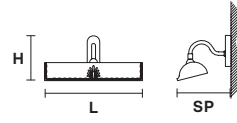

VE 860 A2 G

CE

VE 860 A4

CE

L 20 cm / 7.87"

SP 26 cm / 10.24"

H 15 cm / 5.91"

W 2 kg / 4.40 lb

☉ 1×E14×40 W max
(not included)

L 31 cm / 12.20"

SP 26 cm / 10.24"

H 15 cm / 5.91"

W 2.2 kg / 4.40 lb

☉ 2×E14×40 W max
(not included)

L 60 cm / 23.62"

SP 26 cm / 10.24"

H 15 cm / 5.91"

W 5 kg / 4.40 lb

☉ 4×G9×40 W max
(not included)

G03

Shiny gold