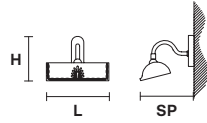

VE 860 A2 G

CE

VE 860 A4

CE

L 20 cm / 7.87"

SP 26 cm / 10.24"

H 15 cm / 5.91"

W 2 kg / 4.40 lb

☉ 1×E14×40 W max
(not included)

L 31 cm / 12.20"

SP 26 cm / 10.24"

H 15 cm / 5.91"

W 2.2 kg / 4.40 lb

☉ 2×E14×40 W max
(not included)

L 60 cm / 23.62"

SP 26 cm / 10.24"

H 15 cm / 5.91"

W 5 kg / 4.40 lb

☉ 4×G9×40 W max
(not included)

G03

Shiny gold