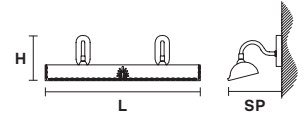

VE 860 A2 G

CE

VE 860 A4

CE

L 20 cm / 7.87"

SP 26 cm / 10.24"

H 15 cm / 5.91"

W 2 kg / 4.40 lb

☉ 1×E14×40 W max
(not included)

L 31 cm / 12.20"

SP 26 cm / 10.24"

H 15 cm / 5.91"

W 2.2 kg / 4.40 lb

☉ 2×E14×40 W max
(not included)

L 60 cm / 23.62"

SP 26 cm / 10.24"

H 15 cm / 5.91"

W 5 kg / 4.40 lb

☉ 4×G9×40 W max
(not included)

G03

Shiny gold