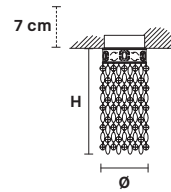

VE 1107

Spot

Design by: m_p studio

MASIERO

VE 1107 MC

CE

VE 1107 TR

CE

Faretto ad incasso in ottone dorato. Lampadine non incluse. Foro a soffitto Ø 2.37".

Solid brass gold plated spot light. Bulbs not included. Hole Ø 2.37".

.....
Ø 9.5 cm / 3.74"
H 20 cm / 7.87"
W 0.6 kg / 1.32 lb

.....
 1×GU10×50 W max
(not included)

.....
Ø 9.5 cm / 3.74"
H 20 cm / 7.87"
W 0.6 kg / 1.32 lb

.....
 1×GU10×50 W max
(not included)

G03
Shiny gold