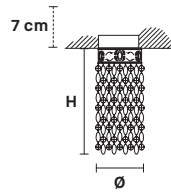

Faretto ad incasso in ottone dorato. Lampadine non incluse. Foro a soffitto Ø 2.37".

Solid brass gold plated spot light. Bulbs not included. Hole Ø 2.37".

.....
Ø 9.5 cm / 3.74"
H 20 cm / 7.87"
W 0.6 kg / 1.32 lb

.....
 1×GU10×50 W max
(not included)

.....
Ø 9.5 cm / 3.74"
H 20 cm / 7.87"
W 0.6 kg / 1.32 lb

.....
 1×GU10×50 W max
(not included)

G03
Shiny gold