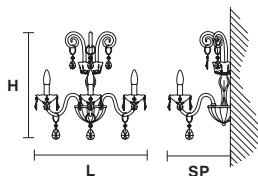

VE 875

Applique

MASIERO

Design by: m_p studio

VE 875/A3

CE

Telaio e braccia di vetro soffiato,
pendagli in cristallo o cristallo
Swarovski.

Blown glass arm frame and crystal
pendants or Swarovski crystal.

L 48 cm / 18.90"
SP 35 cm / 13.78"
H 50 cm / 19.69"
W 3 kg / 6.61 lb

3×E14×40 W max
(not included)

G04
Shiny chrome

G03
Shiny gold