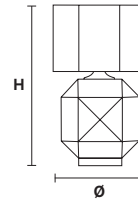

Base in vetro di Murano soffiato e lavorato a mano.

Hand made blown Murano glass base.

Ø 23 cm / 9.00"

H 37 cm / 14.60"

W 2.6 kg / 5.73 lb

1xE27x60 W max
(not included)

Ø 23 cm / 9.00"

H 37 cm / 14.60"