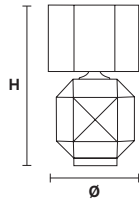

Base in vetro di Murano soffiato e lavorato a mano.

Hand made blown Murano glass base.

Ø 23 cm / 9.00"

H 37 cm / 14.60"

W 2.6 kg / 5.73 lb

1xE27x60 W max
(not included)

Ø 23 cm / 9.00"

H 37 cm / 14.60"