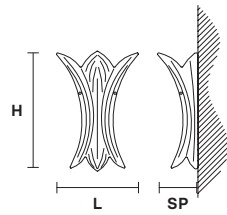

VE 1116

Applique

MASIERO

Design by: m_p studio

VE 1116/A2 AMB

CE

VE 1116/A2 TR

CE

**Telaio in metallo verniciato,
diffusore in vetro in piastra
lavorato a mano con finitura
"graniglia".**

Painted metal frame, diffuser
in home made cast glass with
"graniglia" finishing.

L 28 cm / 11.10"

SP 15 cm / 6.00"

H 38 cm / 15.00"

W 3 kg / 6.61 lb

💡 2×E14×40 W max
(not included)

L 28 cm / 11.10"

SP 15 cm / 6.00"

H 38 cm / 15.00"

W 3 kg / 6.61 lb