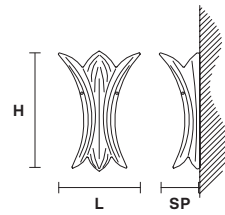

VE 1116

Applique

MASIERO

Design by: m_p studio

VE 1116/A2 AMB

CE

VE 1116/A2 TR

CE

**Telaio in metallo verniciato,
diffusore in vetro in piastra
lavorato a mano con finitura
"graniglia".**

Painted metal frame, diffuser
in home made cast glass with
"graniglia" finishing.

L 28 cm / 11.10"

SP 15 cm / 6.00"

H 38 cm / 15.00"

W 3 kg / 6.61 lb

💡 2×E14×40 W max
(not included)

L 28 cm / 11.10"

SP 15 cm / 6.00"

H 38 cm / 15.00"

W 3 kg / 6.61 lb