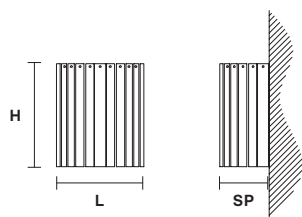

VE 1120

Applique

MASIERO

Design by: m_p studio

VE 1120/A2

CE

Telaio in metallo verniciato, diffusore in vetro in piastra lavorato a mano con finitura "graniglia".

Painted metal frame, diffuser in home made cast glass with "graniglia" finishing.

L 38 cm / 15.00"

SP 20 cm / 7.90"

H 40 cm / 15.75"

W 8 kg / 17.63 lb

⦿ 2×E27×60 W max
(not included)