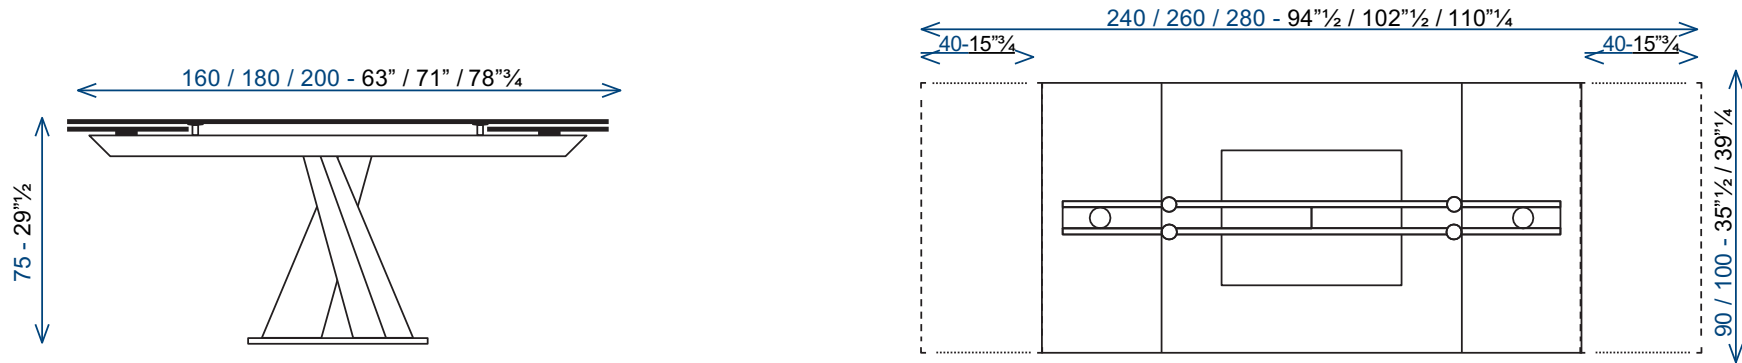

# AXEL

rochebobois  
PARIS

design Yoshiharu HATANO

Table repas allongeable. Base et pied central acier laqué epoxy, traverse aluminium laqué. Plateaux verre clair ou extra clair

Dining extendable table. Base and support painted iron, Apron painted aluminium. Clear or extra-clear glass tops