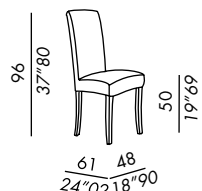

sedia / chair UNO