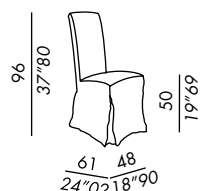

sedia / chair DUE