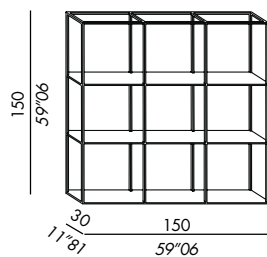

pensile / wall unit 150150