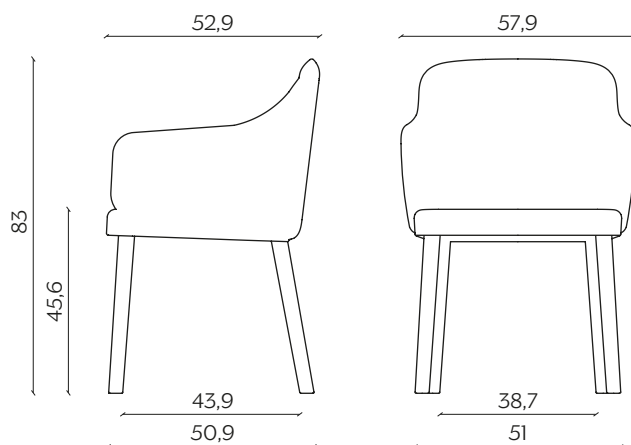

Alì plays its role in a classic way yet always manages to surprise. If, in the chair, it shows off its wooden legs, in the armchair version it presents itself as a single, generous and welcoming volume. It is our interpretation of a classic, which enriches public as well as domestic environments.

DIMENSIONI | DIMENSIONS

lunghezza | width: 57,9 cm

larghezza | depth: 52,9 cm

altezza | height: 83 cm

altezza del sedile | seat height: 45,6 cm

AMBIENTE | ENVIRONMENT

interno | indoor

DOWNLOAD | DOWNLOADS

DIMENSIONI | DIMENSIONS

lunghezza | width: 66,3 cm
larghezza | depth: 62,6 cm
altezza | height: 81 cm
altezza del sedile | seat height: 37,5 cm

AMBIENTE | ENVIRONMENT

interno | indoor

DOWNLOAD | DOWNLOADS