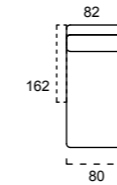

SCocca CHAISE LONGUE CONTENITORE SX/DX LHF/RHF STORAGE CHAISE LONGUE