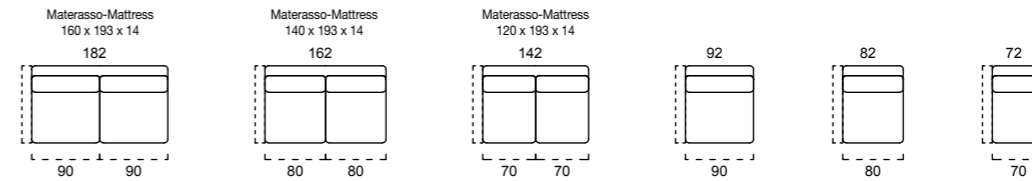

SCocca TERMINALE LETTO / FISSO SX/DX LHF/RHF SOFA-BED/SOFA

SCocca CHAISE LONGUE CONTENITORE SX/DX LHF/RHF STORAGE CHAISE LONGUE

ELEMENTI SPECIALI SX/DX LHF/RHF SPECIAL MODULES

POUF FOOTSTOOL

POUF CONTENITORE STORAGE FOOTSTOOL

Venezia soft

Venezia up

B1

B2

B3

MATERASSI / MATTRESSES

Materasso Silver antistatico sfoderabile h 14 densità 30 kg/m³, oppure optional in doppia densità con lato in memory densità 50 kg/m³.
Silver mattress, antistatic with removable covering, h 14 cm density 30kg/m³ or optional double density 50 kg/m³ with memory foam top layer.