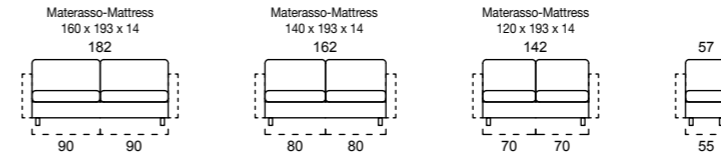

SCocca DIVANO LETTO / FISSO SOFA-BED / SOFA