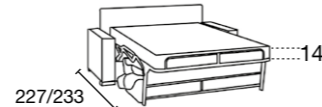

## LETTO INCLUSO / BED INCLUDED

VENEZIA SOFT: 227 cm  
VENEZIA UP: 233 cm