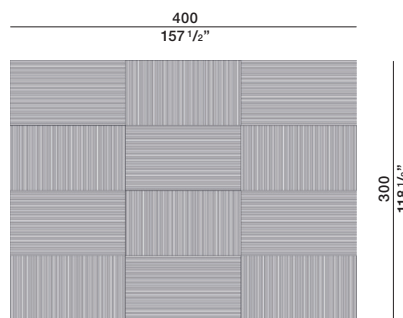

TECHNICAL INFORMATION

Height fleece: cm. 1,4
Density: 4,7 Kg/mq
Structure: hand-tufted
50% Wool 50% Tencel

COLOURS
Cream grey_ Mint green_Military green

MAINTENANCE
Vacuum cleaner, at least 1200W

CLEANING
Recommended professional cleaning

Customised carpets are available prior feasibility verification by the Molteni Sales Dept.

DIMENSIONS

TAST01

TAST02

TAST03

TAST04

Cream grey

Mint green