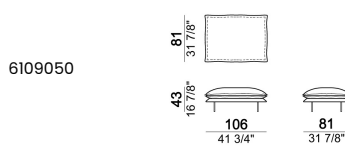

Central unit, back cushions 115 cm.

**Chaise-longue with right or left short arm,
back cushion 95 cm**

**Chaise-longue with right or left short arm,
back cushion 105 cm**

**Chaise-longue with right or left short arm,
back cushion 115 cm**

Right or left unit

Pouf

Armchair, back cushion 95 cm

Armchair, back cushion 105 cm

**Composition "A" (left unit 226x103 cm +
chaise-longue 121x183 cm with right short arm)**

**Composition "E" (left unit 226x93 cm +
chaise-longue 121x183 cm with right short arm)**

**Composition "B" (left unit 226x103 cm +
left corner unit 226x103 cm)**

**Composition "C" (left unit 246x103 cm +
left corner sofa 261x103 cm)**

Composition "F" (left unit 246x103 cm + left corner sofa 261x93 cm)

Composition "D" (left unit 226x103 cm + left corner unit 246x103 cm)

Composition "G" (left unit 206x93 cm + right unit 206x103 cm)

Composition "H" (left unit 226x103 cm+ right unit 171x171 cm)

Armcushion