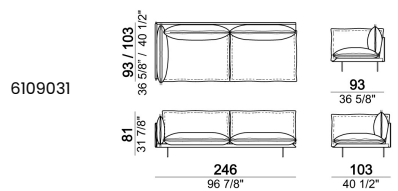

Right or left unit, back cushion 95 cm

Right or left unit, back cushions 105 cm.

Right or left unit, back cushions 115 cm.

Central unit, back cushion 115 cm.

Central unit, back cushions 95 cm.

Central unit, back cushions 105 cm.

Right or left unit

Pouf

Armchair, back cushion 95 cm

Armchair, back cushion 105 cm

**Composition "A" (left unit 226x103 cm +
chaise-longue 121x183 cm with right short arm)**

**Composition "E" (left unit 226x93 cm +
chaise-longue 121x183 cm with right short arm)**

**Composition "B" (left unit 226x103 cm +
left corner unit 226x103 cm)**

**Composition "C" (left unit 246x103 cm +
left corner sofa 261x103 cm)**

Composition "F" (left unit 246x103 cm + left corner sofa 261x93 cm)

Composition "D" (left unit 226x103 cm + left corner unit 246x103 cm)

Composition "G" (left unit 206x93 cm + right unit 206x103 cm)

Composition "H" (left unit 226x103 cm+ right unit 171x171 cm)

Armcushion