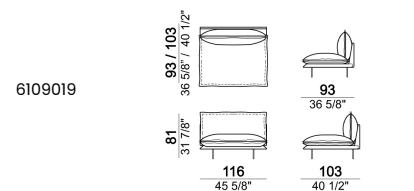

Right or left unit, back cushion 95 cm

Right or left unit, back cushions 105 cm.

Right or left unit, back cushions 115 cm.

Central unit, back cushion 115 cm.

Central unit, back cushions 95 cm.

Central unit, back cushions 105 cm.

Right or left unit

Pouf

Armchair, back cushion 95 cm

Armchair, back cushion 105 cm

**Composition "A" (left unit 226x103 cm +
chaise-longue 121x183 cm with right short arm)**

**Composition "E" (left unit 226x93 cm +
chaise-longue 121x183 cm with right short arm)**

**Composition "B" (left unit 226x103 cm +
left corner unit 226x103 cm)**

**Composition "C" (left unit 246x103 cm +
left corner sofa 261x103 cm)**

Composition "F" (left unit 246x103 cm + left corner sofa 261x93 cm)

Composition "D" (left unit 226x103 cm + left corner unit 246x103 cm)

Composition "G" (left unit 206x93 cm + right unit 206x103 cm)

Composition "H" (left unit 226x103 cm+ right unit 171x171 cm)

Armcushion