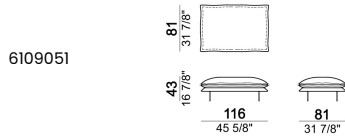

Central unit, back cushions 115 cm.

**Chaise-longue with right or left short arm,
back cushion 95 cm**

**Chaise-longue with right or left short arm,
back cushion 105 cm**

**Chaise-longue with right or left short arm,
back cushion 115 cm**

Right or left unit

Pouf

Armchair, back cushion 95 cm

Armchair, back cushion 105 cm

**Composition "A" (left unit 226x103 cm +
chaise-longue 121x183 cm with right short arm)**

**Composition "E" (left unit 226x93 cm +
chaise-longue 121x183 cm with right short arm)**

**Composition "B" (left unit 226x103 cm +
left corner unit 226x103 cm)**

**Composition "C" (left unit 246x103 cm +
left corner sofa 261x103 cm)**

Composition "F" (left unit 246x103 cm + left corner sofa 261x93 cm)

Composition "D" (left unit 226x103 cm + left corner unit 246x103 cm)

Composition "G" (left unit 206x93 cm + right unit 206x103 cm)

Composition "H" (left unit 226x103 cm+ right unit 171x171 cm)

Armcushion