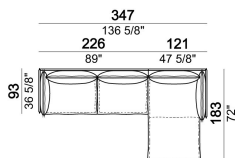

Central unit, back cushions 115 cm.

**Chaise-longue with right or left short arm,
back cushion 95 cm**

**Chaise-longue with right or left short arm,
back cushion 105 cm**

**Chaise-longue with right or left short arm,
back cushion 115 cm**

Right or left unit

Pouf

Armchair, back cushion 95 cm

Armchair, back cushion 105 cm

**Composition "A" (left unit 226x103 cm +
chaise-longue 121x183 cm with right short arm)**

**Composition "E" (left unit 226x93 cm +
chaise-longue 121x183 cm with right short arm)**

**Composition "B" (left unit 226x103 cm +
left corner unit 226x103 cm)**

**Composition "C" (left unit 246x103 cm +
left corner sofa 261x103 cm)**

Composition "F" (left unit 246x103 cm + left corner sofa 261x93 cm)

Composition "D" (left unit 226x103 cm + left corner unit 246x103 cm)

Composition "G" (left unit 206x93 cm + right unit 206x103 cm)

Composition "H" (left unit 226x103 cm+ right unit 171x171 cm)

Armcushion