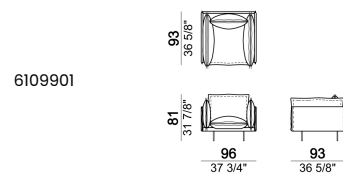

Central unit, back cushions 115 cm.

**Chaise-longue with right or left short arm,
back cushion 95 cm**

**Chaise-longue with right or left short arm,
back cushion 105 cm**

**Chaise-longue with right or left short arm,
back cushion 115 cm**

Right or left unit

Pouf

Armchair, back cushion 95 cm

Armchair, back cushion 105 cm

**Composition "A" (left unit 226x103 cm +
chaise-longue 121x183 cm with right short arm)**

**Composition "E" (left unit 226x93 cm +
chaise-longue 121x183 cm with right short arm)**

**Composition "B" (left unit 226x103 cm +
left corner unit 226x103 cm)**

**Composition "C" (left unit 246x103 cm +
left corner sofa 261x103 cm)**

Composition "F" (left unit 246x103 cm + left corner sofa 261x93 cm)

Composition "D" (left unit 226x103 cm + left corner unit 246x103 cm)

Composition "G" (left unit 206x93 cm + right unit 206x103 cm)

Composition "H" (left unit 226x103 cm+ right unit 171x171 cm)

Armcushion