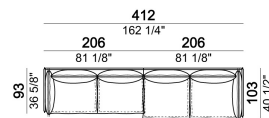

Right or left unit

Pouf

Armchair, back cushion 95 cm

Armchair, back cushion 105 cm

**Composition "A" (left unit 226x103 cm +
chaise-longue 121x183 cm with right short arm)**

**Composition "E" (left unit 226x93 cm +
chaise-longue 121x183 cm with right short arm)**

**Composition "B" (left unit 226x103 cm +
left corner unit 226x103 cm)**

**Composition "C" (left unit 246x103 cm +
left corner sofa 261x103 cm)**

Composition "F" (left unit 246x103 cm + left corner sofa 261x93 cm)

Composition "D" (left unit 226x103 cm + left corner unit 246x103 cm)

Composition "G" (left unit 206x93 cm + right unit 206x103 cm)

Composition "H" (left unit 226x103 cm+ right unit 171x171 cm)

Armcushion