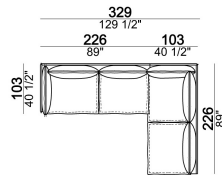

Right or left unit, back cushion 95 cm

Right or left unit, back cushions 105 cm.

Right or left unit, back cushions 115 cm.

Central unit, back cushion 115 cm.

Central unit, back cushions 95 cm.

Central unit, back cushions 105 cm.

Right or left unit

Pouf

Armchair, back cushion 95 cm

Armchair, back cushion 105 cm

**Composition "A" (left unit 226x103 cm +
chaise-longue 121x183 cm with right short arm)**

**Composition "E" (left unit 226x93 cm +
chaise-longue 121x183 cm with right short arm)**

**Composition "B" (left unit 226x103 cm +
left corner unit 226x103 cm)**

**Composition "C" (left unit 246x103 cm +
left corner sofa 261x103 cm)**

Composition "F" (left unit 246x103 cm + left corner sofa 261x93 cm)

Composition "D" (left unit 226x103 cm + left corner unit 246x103 cm)

Composition "G" (left unit 206x93 cm + right unit 206x103 cm)

Composition "H" (left unit 226x103 cm+ right unit 171x171 cm)

Armcushion