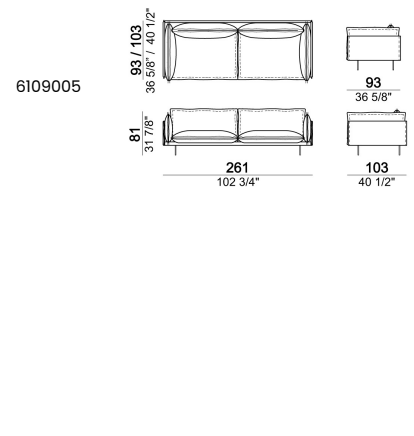

Sofa, back cushions 115 cm