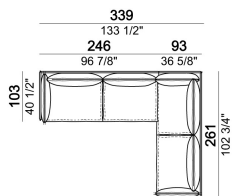

Right or left unit, back cushion 95 cm

Right or left unit, back cushions 105 cm.

Right or left unit, back cushions 115 cm.

Central unit, back cushion 115 cm.

Central unit, back cushions 95 cm.

Central unit, back cushions 105 cm.

Right or left unit

Pouf

Armchair, back cushion 95 cm

Armchair, back cushion 105 cm

**Composition "A" (left unit 226x103 cm +
chaise-longue 121x183 cm with right short arm)**

**Composition "E" (left unit 226x93 cm +
chaise-longue 121x183 cm with right short arm)**

**Composition "B" (left unit 226x103 cm +
left corner unit 226x103 cm)**

**Composition "C" (left unit 246x103 cm +
left corner sofa 261x103 cm)**

Composition "F" (left unit 246x103 cm + left corner sofa 261x93 cm)

Composition "D" (left unit 226x103 cm + left corner unit 246x103 cm)

Composition "G" (left unit 206x93 cm + right unit 206x103 cm)

Composition "H" (left unit 226x103 cm+ right unit 171x171 cm)

Armcushion