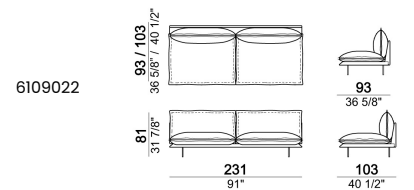

Central unit, back cushions 115 cm.