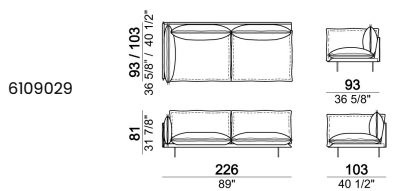

Right or left unit, back cushion 95 cm

Right or left unit, back cushions 105 cm.

Right or left unit, back cushions 115 cm.

Central unit, back cushion 115 cm.

Central unit, back cushions 95 cm.

Central unit, back cushions 105 cm.

Right or left unit

Pouf

Armchair, back cushion 95 cm

Armchair, back cushion 105 cm

**Composition "A" (left unit 226x103 cm +
chaise-longue 121x183 cm with right short arm)**

**Composition "E" (left unit 226x93 cm +
chaise-longue 121x183 cm with right short arm)**

**Composition "B" (left unit 226x103 cm +
left corner unit 226x103 cm)**

**Composition "C" (left unit 246x103 cm +
left corner sofa 261x103 cm)**

Composition "F" (left unit 246x103 cm + left corner sofa 261x93 cm)

Composition "D" (left unit 226x103 cm + left corner unit 246x103 cm)

Composition "G" (left unit 206x93 cm + right unit 206x103 cm)

Composition "H" (left unit 226x103 cm+ right unit 171x171 cm)

Armcushion