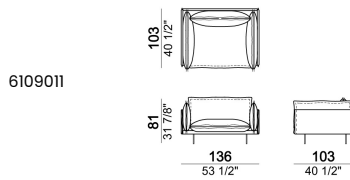

Central unit, back cushions 115 cm.

**Chaise-longue with right or left short arm,
back cushion 95 cm**

**Chaise-longue with right or left short arm,
back cushion 105 cm**

**Chaise-longue with right or left short arm,
back cushion 115 cm**

Right or left unit

Pouf

Armchair, back cushion 95 cm

Armchair, back cushion 105 cm

**Composition "A" (left unit 226x103 cm +
chaise-longue 121x183 cm with right short arm)**

**Composition "E" (left unit 226x93 cm +
chaise-longue 121x183 cm with right short arm)**

**Composition "B" (left unit 226x103 cm +
left corner unit 226x103 cm)**

**Composition "C" (left unit 246x103 cm +
left corner sofa 261x103 cm)**

Composition "F" (left unit 246x103 cm + left corner sofa 261x93 cm)

Composition "D" (left unit 226x103 cm + left corner unit 246x103 cm)

Composition "G" (left unit 206x93 cm + right unit 206x103 cm)

Composition "H" (left unit 226x103 cm+ right unit 171x171 cm)

Armcushion