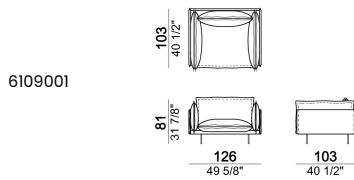

Central unit, back cushions 115 cm.

**Chaise-longue with right or left short arm,
back cushion 95 cm**

**Chaise-longue with right or left short arm,
back cushion 105 cm**

**Chaise-longue with right or left short arm,
back cushion 115 cm**

Right or left unit

Pouf

Armchair, back cushion 95 cm

Armchair, back cushion 105 cm

**Composition "A" (left unit 226x103 cm +
chaise-longue 121x183 cm with right short arm)**

**Composition "E" (left unit 226x93 cm +
chaise-longue 121x183 cm with right short arm)**

**Composition "B" (left unit 226x103 cm +
left corner unit 226x103 cm)**

**Composition "C" (left unit 246x103 cm +
left corner sofa 261x103 cm)**

Composition "F" (left unit 246x103 cm + left corner sofa 261x93 cm)

Composition "D" (left unit 226x103 cm + left corner unit 246x103 cm)

Composition "G" (left unit 206x93 cm + right unit 206x103 cm)

Composition "H" (left unit 226x103 cm+ right unit 171x171 cm)

Armcushion