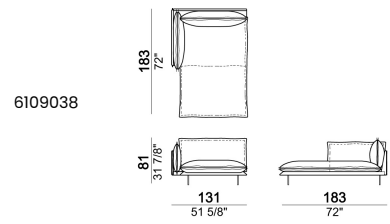

Central unit, back cushions 115 cm.

**Chaise-longue with right or left short arm,
back cushion 95 cm**

**Chaise-longue with right or left short arm,
back cushion 105 cm**

**Chaise-longue with right or left short arm,
back cushion 115 cm**

Right or left unit

Pouf

Armchair, back cushion 95 cm

Armchair, back cushion 105 cm

**Composition "A" (left unit 226x103 cm +
chaise-longue 121x183 cm with right short arm)**

**Composition "E" (left unit 226x93 cm +
chaise-longue 121x183 cm with right short arm)**

**Composition "B" (left unit 226x103 cm +
left corner unit 226x103 cm)**

**Composition "C" (left unit 246x103 cm +
left corner sofa 261x103 cm)**

Composition "F" (left unit 246x103 cm + left corner sofa 261x93 cm)

Composition "D" (left unit 226x103 cm + left corner unit 246x103 cm)

Composition "G" (left unit 206x93 cm + right unit 206x103 cm)

Composition "H" (left unit 226x103 cm+ right unit 171x171 cm)

Armcushion