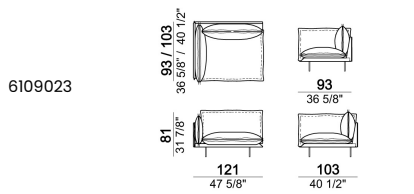

Right or left unit, back cushion 105 cm.