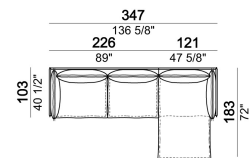

Right or left unit, back cushion 95 cm

Right or left unit, back cushions 105 cm.

Right or left unit, back cushions 115 cm.

Central unit, back cushion 115 cm.

Central unit, back cushions 95 cm.

Central unit, back cushions 105 cm.

Right or left unit

Pouf

Armchair, back cushion 95 cm

Armchair, back cushion 105 cm

**Composition "A" (left unit 226x103 cm +
chaise-longue 121x183 cm with right short arm)**

**Composition "E" (left unit 226x93 cm +
chaise-longue 121x183 cm with right short arm)**

**Composition "B" (left unit 226x103 cm +
left corner unit 226x103 cm)**

**Composition "C" (left unit 246x103 cm +
left corner sofa 261x103 cm)**

Composition "F" (left unit 246x103 cm + left corner sofa 261x93 cm)

Composition "D" (left unit 226x103 cm + left corner unit 246x103 cm)

Composition "G" (left unit 206x93 cm + right unit 206x103 cm)

Composition "H" (left unit 226x103 cm+ right unit 171x171 cm)

Armcushion