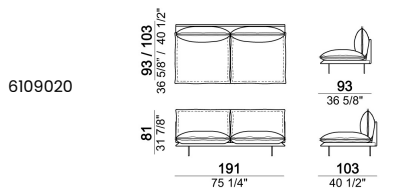

Right or left unit, back cushion 95 cm

Right or left unit, back cushions 105 cm.

Right or left unit, back cushions 115 cm.

Central unit, back cushion 115 cm.

Central unit, back cushions 95 cm.

Central unit, back cushions 105 cm.

Right or left unit

Pouf

Armchair, back cushion 95 cm

Armchair, back cushion 105 cm

**Composition "A" (left unit 226x103 cm +
chaise-longue 121x183 cm with right short arm)**

**Composition "E" (left unit 226x93 cm +
chaise-longue 121x183 cm with right short arm)**

**Composition "B" (left unit 226x103 cm +
left corner unit 226x103 cm)**

**Composition "C" (left unit 246x103 cm +
left corner sofa 261x103 cm)**

Composition "F" (left unit 246x103 cm + left corner sofa 261x93 cm)

Composition "D" (left unit 226x103 cm + left corner unit 246x103 cm)

Composition "G" (left unit 206x93 cm + right unit 206x103 cm)

Composition "H" (left unit 226x103 cm+ right unit 171x171 cm)

Armcushion