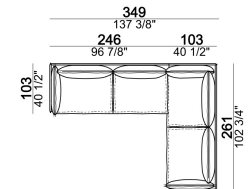

Right or left unit, back cushion 95 cm

Right or left unit, back cushions 105 cm.

Right or left unit, back cushions 115 cm.

Central unit, back cushion 115 cm.

Central unit, back cushions 95 cm.

Central unit, back cushions 105 cm.

Right or left unit

Pouf

Armchair, back cushion 95 cm

Armchair, back cushion 105 cm

**Composition "A" (left unit 226x103 cm +
chaise-longue 121x183 cm with right short arm)**

**Composition "E" (left unit 226x93 cm +
chaise-longue 121x183 cm with right short arm)**

**Composition "B" (left unit 226x103 cm +
left corner unit 226x103 cm)**

**Composition "C" (left unit 246x103 cm +
left corner sofa 261x103 cm)**

Composition "F" (left unit 246x103 cm + left corner sofa 261x93 cm)

Composition "D" (left unit 226x103 cm + left corner unit 246x103 cm)

Composition "G" (left unit 206x93 cm + right unit 206x103 cm)

Composition "H" (left unit 226x103 cm+ right unit 171x171 cm)

Armcushion