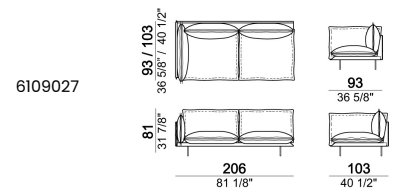

Right or left unit, back cushion 95 cm

Right or left unit, back cushions 105 cm.

Right or left unit, back cushions 115 cm.

Central unit, back cushion 115 cm.

Central unit, back cushions 95 cm.

Central unit, back cushions 105 cm.

Right or left unit

Pouf

Armchair, back cushion 95 cm

Armchair, back cushion 105 cm

**Composition "A" (left unit 226x103 cm +
chaise-longue 121x183 cm with right short arm)**

**Composition "E" (left unit 226x93 cm +
chaise-longue 121x183 cm with right short arm)**

**Composition "B" (left unit 226x103 cm +
left corner unit 226x103 cm)**

**Composition "C" (left unit 246x103 cm +
left corner sofa 261x103 cm)**

Composition "F" (left unit 246x103 cm + left corner sofa 261x93 cm)

Composition "D" (left unit 226x103 cm + left corner unit 246x103 cm)

Composition "G" (left unit 206x93 cm + right unit 206x103 cm)

Composition "H" (left unit 226x103 cm+ right unit 171x171 cm)

Armcushion