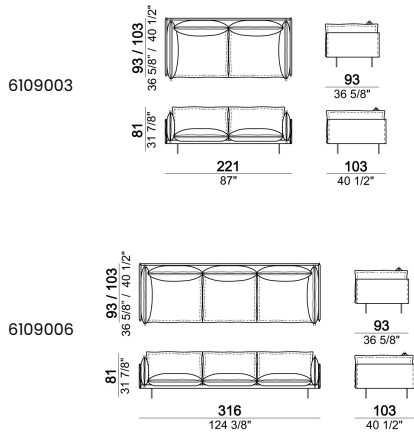

Sofa, back cushions 95 cm