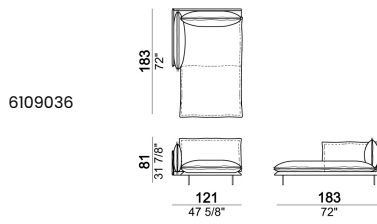

**Chaise-longue with right or left short arm,
back cushion 105 cm**