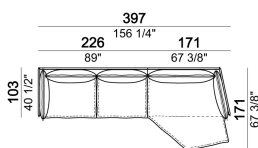

Right or left unit, back cushion 95 cm

Right or left unit, back cushions 105 cm.

Right or left unit, back cushions 115 cm.

Central unit, back cushion 115 cm.

Central unit, back cushions 95 cm.

Central unit, back cushions 105 cm.

Right or left unit

Pouf

Armchair, back cushion 95 cm

Armchair, back cushion 105 cm

**Composition "A" (left unit 226x103 cm +
chaise-longue 121x183 cm with right short arm)**

**Composition "E" (left unit 226x93 cm +
chaise-longue 121x183 cm with right short arm)**

**Composition "B" (left unit 226x103 cm +
left corner unit 226x103 cm)**

**Composition "C" (left unit 246x103 cm +
left corner sofa 261x103 cm)**

Composition "F" (left unit 246x103 cm + left corner sofa 261x93 cm)

Composition "D" (left unit 226x103 cm + left corner unit 246x103 cm)

Composition "G" (left unit 206x93 cm + right unit 206x103 cm)

Composition "H" (left unit 226x103 cm+ right unit 171x171 cm)

Armcushion