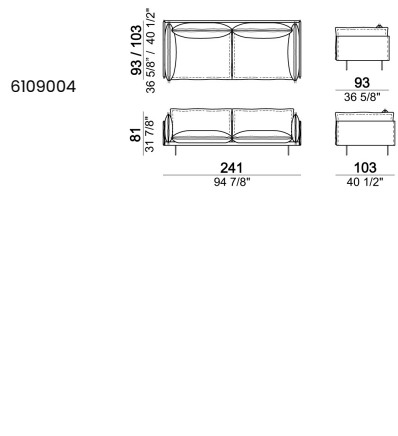

Sofa, back cushions 105 cm