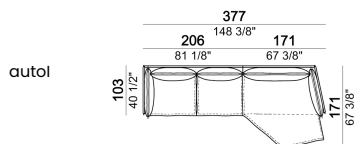

Right or left unit

Pouf

Armchair, back cushion 95 cm

Armchair, back cushion 105 cm

**Composition "A" (left unit 226x103 cm +
chaise-longue 121x183 cm with right short arm)**

**Composition "E" (left unit 226x93 cm +
chaise-longue 121x183 cm with right short arm)**

**Composition "B" (left unit 226x103 cm +
left corner unit 226x103 cm)**

**Composition "C" (left unit 246x103 cm +
left corner sofa 261x103 cm)**

Composition "F" (left unit 246x103 cm + left corner sofa 261x93 cm)

Composition "D" (left unit 226x103 cm + left corner unit 246x103 cm)

Composition "G" (left unit 206x93 cm + right unit 206x103 cm)

Composition "H" (left unit 226x103 cm+ right unit 171x171 cm)

Armcushion