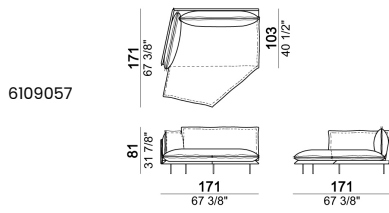

Central unit, back cushions 115 cm.

**Chaise-longue with right or left short arm,
back cushion 95 cm**

**Chaise-longue with right or left short arm,
back cushion 105 cm**

**Chaise-longue with right or left short arm,
back cushion 115 cm**

Right or left unit

Pouf

Armchair, back cushion 95 cm

Armchair, back cushion 105 cm

**Composition "A" (left unit 226x103 cm +
chaise-longue 121x183 cm with right short arm)**

**Composition "E" (left unit 226x93 cm +
chaise-longue 121x183 cm with right short arm)**

**Composition "B" (left unit 226x103 cm +
left corner unit 226x103 cm)**

**Composition "C" (left unit 246x103 cm +
left corner sofa 261x103 cm)**

Composition "F" (left unit 246x103 cm + left corner sofa 261x93 cm)

Composition "D" (left unit 226x103 cm + left corner unit 246x103 cm)

Composition "G" (left unit 206x93 cm + right unit 206x103 cm)

Composition "H" (left unit 226x103 cm+ right unit 171x171 cm)

Armcushion