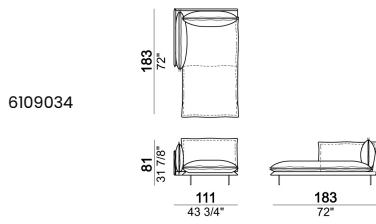

**Chaise-longue with right or left short arm,
back cushion 95 cm**