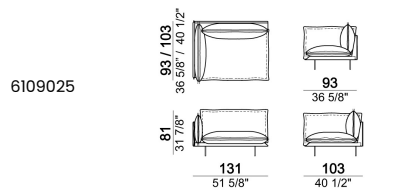

Right or left unit, back cushion 95 cm

Right or left unit, back cushions 105 cm.

Right or left unit, back cushions 115 cm.

Central unit, back cushion 115 cm.

Central unit, back cushions 95 cm.

Central unit, back cushions 105 cm.

Right or left unit

Pouf

Armchair, back cushion 95 cm

Armchair, back cushion 105 cm

**Composition "A" (left unit 226x103 cm +
chaise-longue 121x183 cm with right short arm)**

**Composition "E" (left unit 226x93 cm +
chaise-longue 121x183 cm with right short arm)**

**Composition "B" (left unit 226x103 cm +
left corner unit 226x103 cm)**

**Composition "C" (left unit 246x103 cm +
left corner sofa 261x103 cm)**

Composition "F" (left unit 246x103 cm + left corner sofa 261x93 cm)

Composition "D" (left unit 226x103 cm + left corner unit 246x103 cm)

Composition "G" (left unit 206x93 cm + right unit 206x103 cm)

Composition "H" (left unit 226x103 cm+ right unit 171x171 cm)

Armcushion