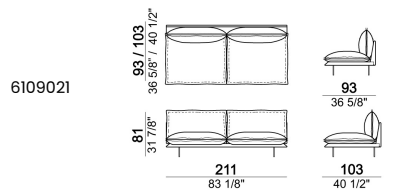

Right or left unit, back cushion 95 cm

Right or left unit, back cushions 105 cm.

Right or left unit, back cushions 115 cm.

Central unit, back cushion 115 cm.

Central unit, back cushions 95 cm.

Central unit, back cushions 105 cm.

Right or left unit

Pouf

Armchair, back cushion 95 cm

Armchair, back cushion 105 cm

**Composition "A" (left unit 226x103 cm +
chaise-longue 121x183 cm with right short arm)**

**Composition "E" (left unit 226x93 cm +
chaise-longue 121x183 cm with right short arm)**

**Composition "B" (left unit 226x103 cm +
left corner unit 226x103 cm)**

**Composition "C" (left unit 246x103 cm +
left corner sofa 261x103 cm)**

Composition "F" (left unit 246x103 cm + left corner sofa 261x93 cm)

Composition "D" (left unit 226x103 cm + left corner unit 246x103 cm)

Composition "G" (left unit 206x93 cm + right unit 206x103 cm)

Composition "H" (left unit 226x103 cm+ right unit 171x171 cm)

Armcushion