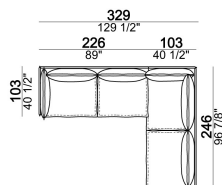

Right or left unit, back cushion 95 cm

Right or left unit, back cushions 105 cm.

Right or left unit, back cushions 115 cm.

Central unit, back cushion 115 cm.

Central unit, back cushions 95 cm.

Central unit, back cushions 105 cm.

Right or left unit

Pouf

Armchair, back cushion 95 cm

Armchair, back cushion 105 cm

**Composition "A" (left unit 226x103 cm +
chaise-longue 121x183 cm with right short arm)**

**Composition "E" (left unit 226x93 cm +
chaise-longue 121x183 cm with right short arm)**

**Composition "B" (left unit 226x103 cm +
left corner unit 226x103 cm)**

**Composition "C" (left unit 246x103 cm +
left corner sofa 261x103 cm)**

Composition "F" (left unit 246x103 cm + left corner sofa 261x93 cm)

Composition "D" (left unit 226x103 cm + left corner unit 246x103 cm)

Composition "G" (left unit 206x93 cm + right unit 206x103 cm)

Composition "H" (left unit 226x103 cm+ right unit 171x171 cm)

Armcushion