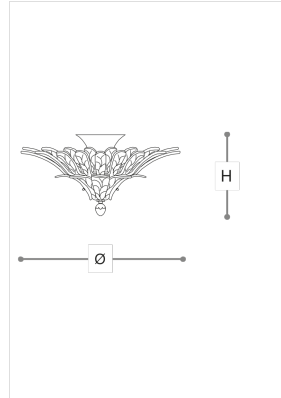

60/70

60

ROBERTA VITADELLO

Opera

Pendant, ceiling and wall lamps with satin glass leaves and metal with nickel finish. Available in different dimensions.

WORLDWIDE

Dimensions	Light Source	Kg	Dimming	Dimming on request
Ø 70 - H 37	9x6w - E14 led	18	TRIAC -	CASAMBI

NORTH AMERICA

Dimensions	Light Source	Lb	Dimming	Dimming on request
Ø 28 - H 15	9x6w - E12 led	40	TRIAC	

CODE	Structure METAL	Diffuser GLASS
0006009N	NK Shiny nickel	ACIDATE
00060090	O Shiny gold	TRANSPARENT
00060092	O Shiny gold	GOLD

Note

Technical drawing, dimensions and light sources refer to the main photo variant. Dimming on request could lead to an increase in the size of the canopy. For available color variants, consult the technical data sheet.