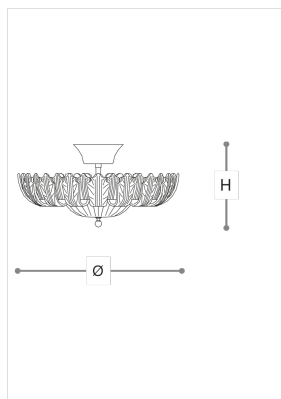

**74/65**

**74**

ITALAMP STUDIO

Opera

Ceiling lamps with satin and "graniglia" glass leaves and metal with nickel finish. Available in different dimensions and colours.

## WORLDWIDE

Dimensions	Light Source	Kg	Dimming	Dimming on request
Ø 65 - H 29	11x6w - E14 led	20	TRIAC -	CASAMBI

## NORTH AMERICA

Dimensions	Light Source	Lb	Dimming	Dimming on request
Ø 26 - H 11	11x6w - E12 led	44	TRIAC	

CODE	Structure METAL	Diffuser GLASS
00074110	O Shiny gold	TRANSPARENT
0007411N	NK Shiny nickel	ACIDATE
00074111	O Shiny gold	GOLD

### Note

Technical drawing, dimensions and light sources refer to the main photo variant. Dimming on request could lead to an increase in the size of the canopy. For available color variants, consult the technical data sheet.