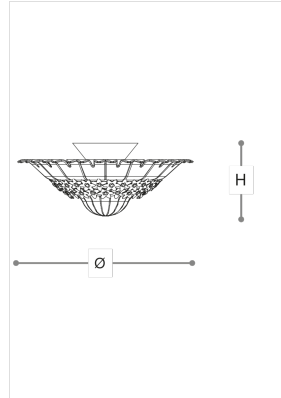

83/100

83

ROBERTA VITADELLO

Opera

Ceiling lamp with etched glass leaves and clear glass flowers. Metal with nickel finish. Available in different dimensions and colours.

WORLDWIDE

Dimensions	Light Source	Kg	Dimming	Dimming on request
Ø 95 - H 47	15x6w - E14 led	42	TRIAC -	CASAMBI

NORTH AMERICA

Dimensions	Light Source	Lb	Dimming	Dimming on request
Ø 37 - H 19	15x6w - E12 led	93	TRIAC	

CODE	Structure METAL	Diffuser GLASS
00083181	O Shiny gold	AMBER TRANSPARENT
00083184	O Shiny gold	ACID GREEN TRANSPARENT
00083185	NK Shiny nickel	ACIDATE TRANSPARENT

Note

Technical drawing, dimensions and light sources refer to the main photo variant. Dimming on request could lead to an increase in the size of the canopy. For available color variants, consult the technical data sheet.