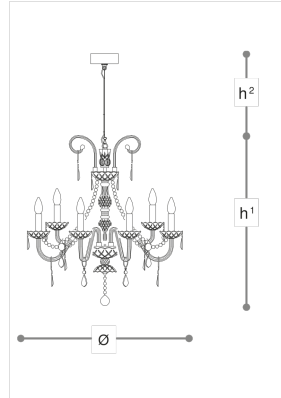

117/6+3

117

ITALAMP STUDIO

Opera

Chandelier and wall lamps in carved crystal and glass, metal with chrome finish, crystal pendants. Available in different dimensions.

WORLDWIDE

Dimensions	Light Source	Kg	Dimming	Dimming on request
Ø 80 - h ¹ 75 - h ² 10-100	9x6w - E14 led	11	TRIAC -	CASAMBI

NORTH AMERICA

Dimensions	Light Source	Lb	Dimming	Dimming on request
Ø 31 - h ¹ 30 - h ² 4-39	9x6w - E12 led	24	TRIAC	

CODE	Structure METAL	Body GLASS CRYSTAL	Pendants CRYSTAL	Pendants GLASS
00117092 003	<input checked="" type="radio"/> C Chrome	<input type="radio"/> TRANSPARENT	<input type="radio"/> TRANSPARENT	<input type="radio"/> TRANSPARENT
00117092 002	<input checked="" type="radio"/> C Chrome	<input type="radio"/> TRANSPARENT	<input type="radio"/> TRANSPARENT	<input type="radio"/> TRANSPARENT

Note

Technical drawing, dimensions and light sources refer to the main photo variant. Dimming on request could lead to an increase in the size of the canopy. For available color variants, consult the technical data sheet.