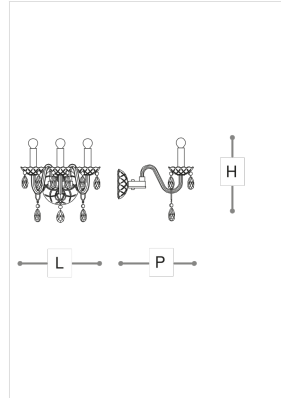

117/AP3

117

ITALAMP STUDIO

Opera

Chandelier and wall lamps in carved crystal and glass, metal with chrome finish, crystal pendants. Available in different dimensions.

WORLDWIDE

| Dimensions | Light Source | Kg | Dimming | Dimming on request |
|--------------------|----------------|----|---------|--------------------|
| L 42 - H 25 - P 22 | 3x6w - E14 led | 3 | TRIAC - | CASAMBI |

NORTH AMERICA

| Dimensions | Light Source | Lb | Dimming | Dimming on request |
|-------------------|----------------|----|---------|--------------------|
| L 17 - H 10 - P 9 | 3x6w - E12 led | 7 | TRIAC | |

| CODE | Structure METAL | Body GLASS CRYSTAL | Pendants CRYSTAL | Pendants GLASS |
|----------|---|-----------------------------------|-----------------------------------|----------------|
| 00117AP8 | <input checked="" type="radio"/> C Chrome | <input type="radio"/> TRANSPARENT | | |
| 00117APC | <input checked="" type="radio"/> C Chrome | <input type="radio"/> TRANSPARENT | <input type="radio"/> TRANSPARENT | |

Note

Technical drawing, dimensions and light sources refer to the main photo variant. Dimming on request could lead to an increase in the size of the canopy. For available color variants, consult the technical data sheet.