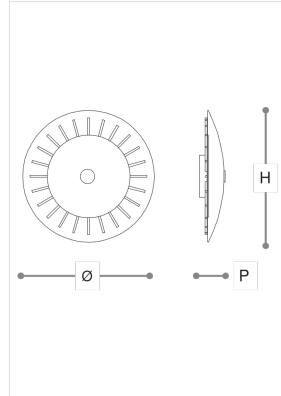

# 211/AP Polifemo

ALBERTO GHIRARDELLO

Incanto

Wall and ceiling lamps fixture in thermoformed and screen printed white glass with a light transparency that reveals the radial structure. Metal structure with light gold or chrome finish.

## WORLDWIDE

Dimensions	Light Source	Kg	Dimming	Dimming on request
Ø 54 - H 54 - P 10	24,4w - 3000 lumen - CRI>80 - 3000K	5	DALI -	CASAMBI

## NORTH AMERICA

Dimensions	Light Source	Lb	Dimming	Dimming on request
Ø 21 - H 21 - P 4	24,4w - 3000 lumen - CRI>80 - 3000K	11		

CODE	Structure METAL	Diffuser GLASS
00211AP0 001	OC Light gold	SATIN WHITE
00211AP0 002	C Chrome	SATIN WHITE

### Note

Technical drawing, dimensions and light sources refer to the main photo variant. Dimming on request could lead to an increase in the size of the canopy. For available color variants, consult the technical data sheet.