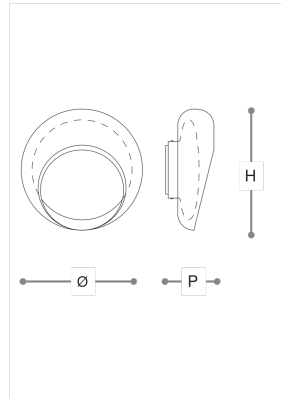

214/AP

Tasha

ALBERTO GHIRARDELLO

Incanto

WORLDWIDE

Dimensions	Light Source	Kg	Dimming	Dimming on request
Ø 30 - H 30 - P 12	15,5w - 2000 lumen - CRI>80 - 3000K	2	DALI -	CASAMBI

NORTH AMERICA

Dimensions	Light Source	Lb	Dimming	Dimming on request
Ø 12 - H 12 - P 5	15,5w - 2000 lumen - CRI>80 - 3000K	4		

CODE	Structure METAL	Body GLASS	Diffuser GLASS
00214AP0 001	<input checked="" type="radio"/> C Chrome	<input checked="" type="radio"/> ALABASTER	<input type="radio"/> WHITE

Note

Technical drawing, dimensions and light sources refer to the main photo variant. Dimming on request could lead to an increase in the size of the canopy. For available color variants, consult the technical data sheet.