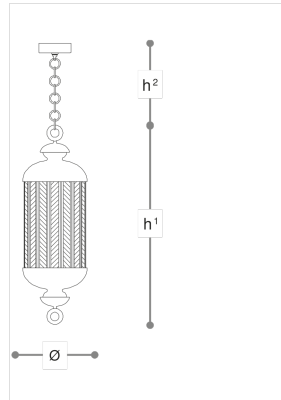

## 215/S26 Fata Morgana

EDWARD VAN VLIET

Opera

Collection of pendant, wall, table and floor lamps in metal with antique burnished or antique gold finish and carved glass diffuser.

### WORLDWIDE

Dimensions	Light Source	Kg	Dimming	Dimming on request
Ø 26 - h <sup>1</sup> 81 - h <sup>2</sup> 10-100	28w - 1930 lumen - CRI>80 - 3000K	16	Not included	CASAMBI

### NORTH AMERICA

Dimensions	Light Source	Lb	Dimming	Dimming on request
Ø 10 - h <sup>1</sup> 32 - h <sup>2</sup> 4-39	28w - 1930 lumen - CRI>80 - 3000K	35		

CODE	Structure METAL	Diffuser GLASS
00215260 001	OA Antique gold	<input type="radio"/> TRANSPARENT
00215260 002	BRA Antique burnished	<input type="radio"/> TRANSPARENT
00215261 001	OA Antique gold	<input type="radio"/> TRANSPARENT
00215261 002	BRA Antique burnished	<input type="radio"/> TRANSPARENT

### Note

Technical drawing, dimensions and light sources refer to the main photo variant. Dimming on request could lead to an increase in the size of the canopy. For available color variants, consult the technical data sheet.