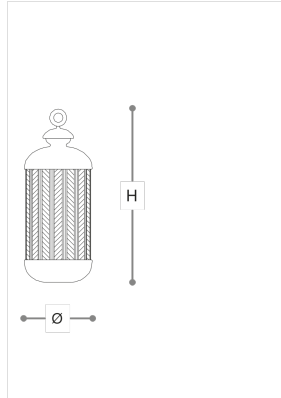

215/LP Fata Morgana

EDWARD VAN VLIET

Opera

Collection of pendant, wall, table and floor lamps in metal with antique burnished or antique gold finish and carved glass diffuser.

WORLDWIDE

Dimensions	Light Source	Kg	Dimming	Dimming on request
Ø 26 - H 66	22w - 1490 lumen - CRI>80 - 3000K	15		

NORTH AMERICA

Dimensions	Light Source	Lb	Dimming	Dimming on request
Ø 10 - H 26	22w - 1490 lumen - CRI>80 - 3000K	33		

CODE	Structure METAL	Diffuser GLASS
00215LP0 001	OA Antique gold	☐ TRANSPARENT
00215LP0 002	BRA Antique burnished	☐ TRANSPARENT
00215LP1 001	OA Antique gold	☐ TRANSPARENT
00215LP1 002	BRA Antique burnished	☐ TRANSPARENT

Note

Technical drawing, dimensions and light sources refer to the main photo variant. Dimming on request could lead to an increase in the size of the canopy. For available color variants, consult the technical data sheet.