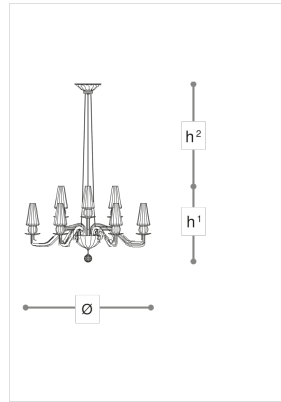

344/6+3

Rigel

ROBERTA VITADELLO

STEFANO TRAVERSO

Opera

Chandelier and wall lamp in transparent blown glass and ruled glass shades, crystal pendants, metal details with chrome finish. Available in different dimensions.

WORLDWIDE

Dimensions	Light Source	Kg	Dimming	Dimming on request
Ø 62 - h ¹ 46 - h ² 10-100	9x3,5w - G9 led	9	TRIAC -	CASAMBI

NORTH AMERICA

Dimensions	Light Source	Lb	Dimming	Dimming on request
Ø 24 - h ¹ 18 - h ² 4-39	9x3,5w - G9 led	20	TRIAC	

CODE	Structure METAL	Body GLASS	Diffuser GLASS	Pendants CRYSTAL
00344091 001	C Chrome	<input type="radio"/> TRANSPARENT	<input type="radio"/> TRANSPARENT	<input type="radio"/> TRANSPARENT
00344091 002	OC Light gold	<input type="radio"/> TRANSPARENT	<input type="radio"/> TRANSPARENT	<input type="radio"/> TRANSPARENT
00344091 003	C Chrome	<input type="radio"/> WHITE	<input type="radio"/> WHITE	<input type="radio"/> TRANSPARENT
00344091 004	V Violet	<input type="radio"/> VIOLET	<input type="radio"/> VIOLET	<input type="radio"/> VIOLET
00344091 005	CDF Iron grey	<input type="radio"/> TEAK	<input type="radio"/> TEAK	<input type="radio"/> TRANSPARENT

Note

Technical drawing, dimensions and light sources refer to the main photo variant. Dimming on request could lead to an increase in the size of the canopy. For available color variants, consult the technical data sheet.