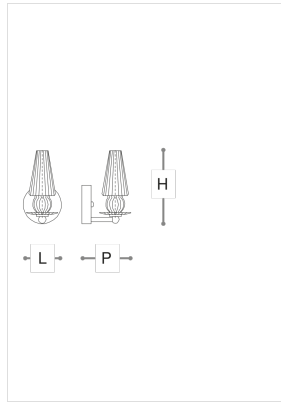

344/AP1

Rigel

ROBERTA VITADELLO

STEFANO TRAVERSO

Opera

Chandelier and wall lamp in transparent blown glass and ruled glass shades, crystal pendants, metal details with chrome finish. Available in different dimensions.

WORLDWIDE

Dimensions	Light Source	Kg	Dimming	Dimming on request
L 10 - H 20 - P 13	1x3,5w - G9 led	1	TRIAC -	 CASAMBI

NORTH AMERICA

Dimensions	Light Source	Lb	Dimming	Dimming on request
L 4 - H 8 - P 5	1x3,5w - G9 led	2	TRIAC	

CODE	Structure METAL	Diffuser GLASS
00344AP1 001	 C Chrome	 TRANSPARENT
00344A10 002	 OC Light gold	 TRANSPARENT
00344A10 003	 C Chrome	 WHITE
00344A10 004	 V Violet	 VIOLET
00344A10 005	 CDF Iron grey	 TEAK

Note

Technical drawing, dimensions and light sources refer to the main photo variant. Dimming on request could lead to an increase in the size of the canopy. For available color variants, consult the technical data sheet.